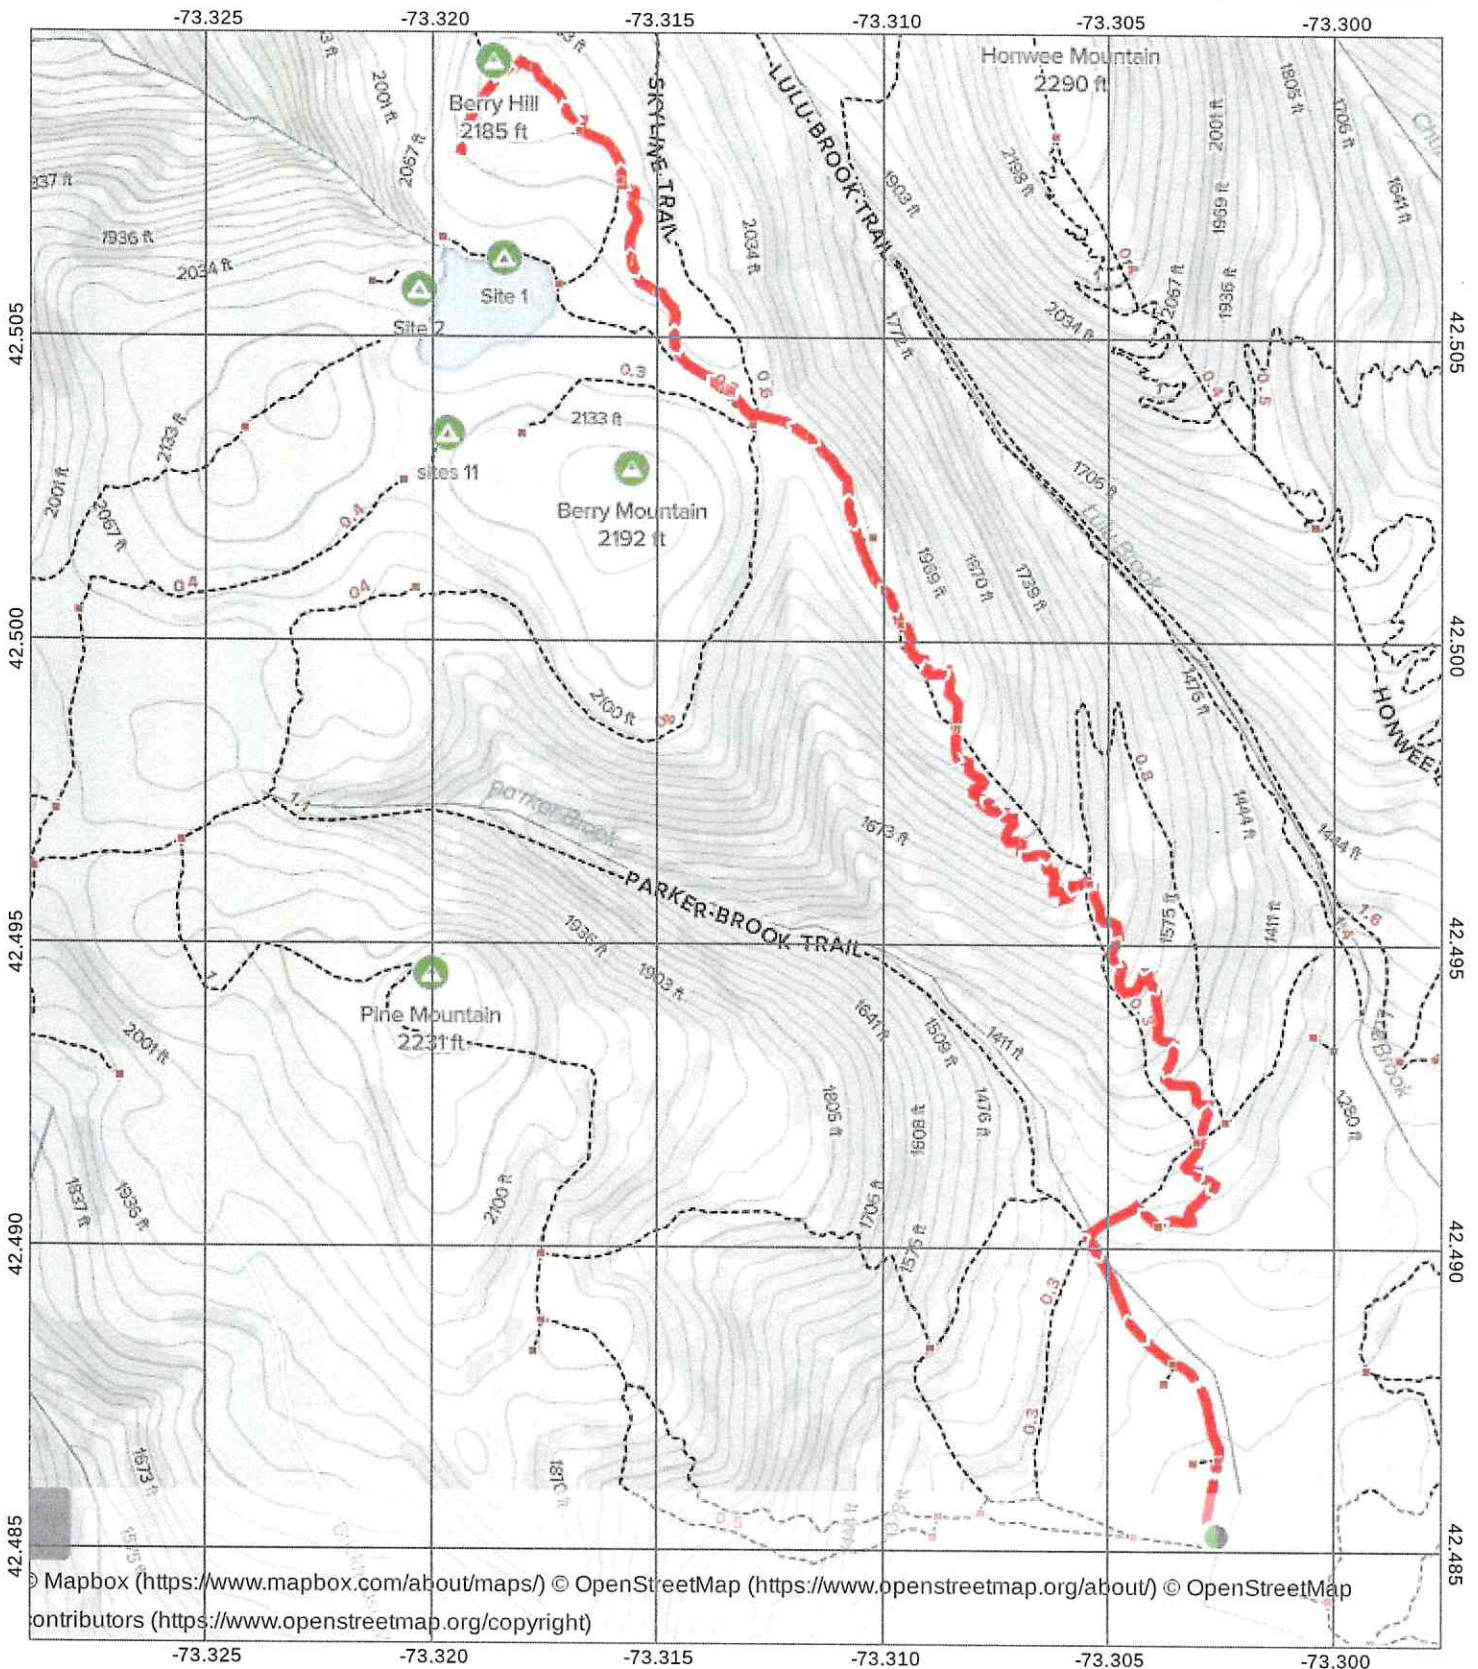

# 5.3 miles out and Back Parking Berry Pond Circuit Road

## Turner Trail, Pittsfield

Turner Trail  
Pittsfield, MA ★★★★★

© Mapbox (https://www.mapbox.com/about/maps/) © OpenStreetMap (https://www.openstreetmap.org/about/) © OpenStreetMap contributors (https://www.openstreetmap.org/copyright)

MN ★  
13.6°W  
11/1/21

Scale 1:13313 Datum WGS84