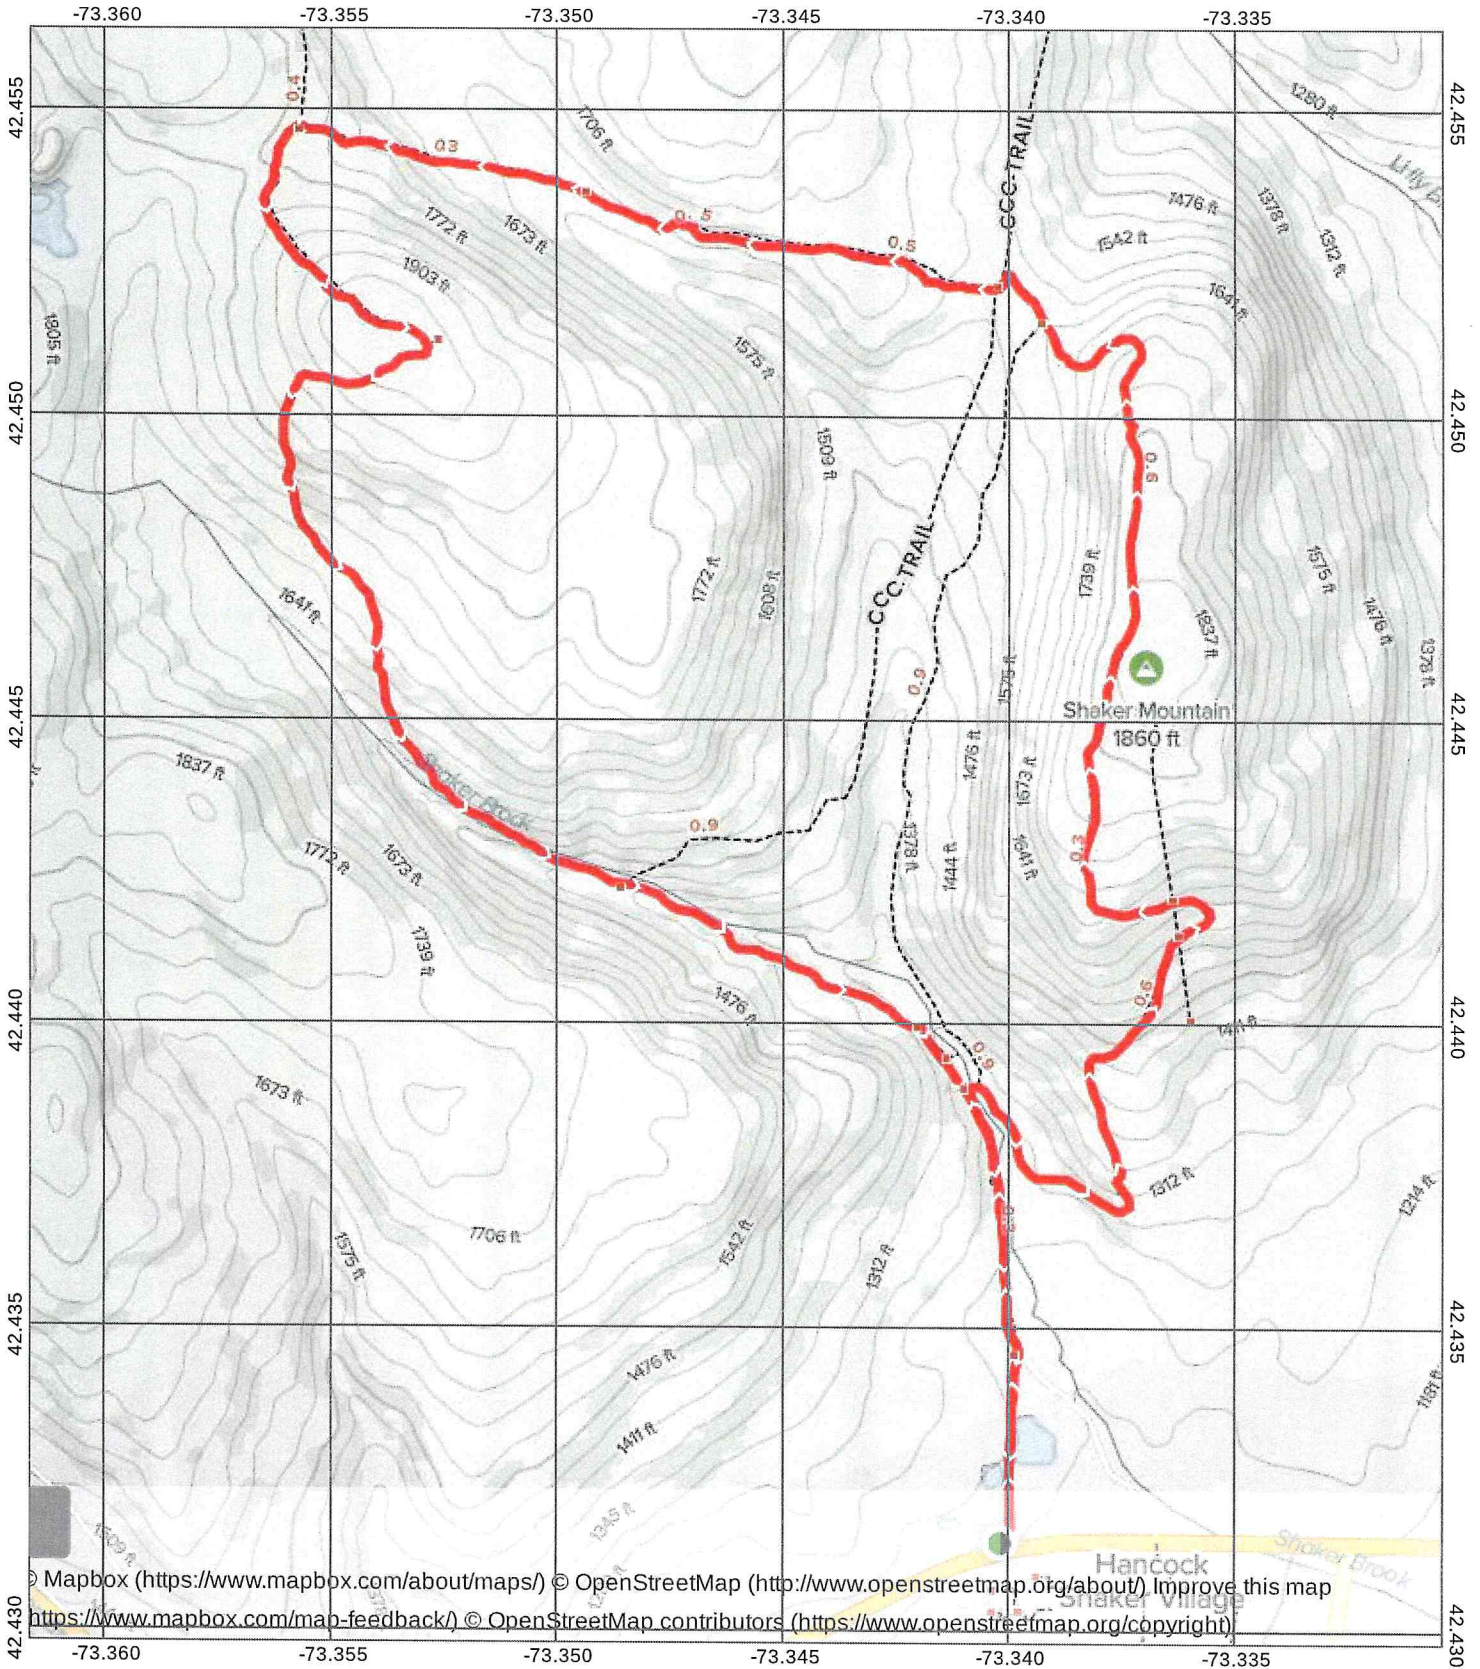

Shaker Mountain Loop via Shaker Trail

Pittsfield, MA ★★★★★

MN ★
13.6°W
9/27/21

Scale 1:13324 Datum WGS84