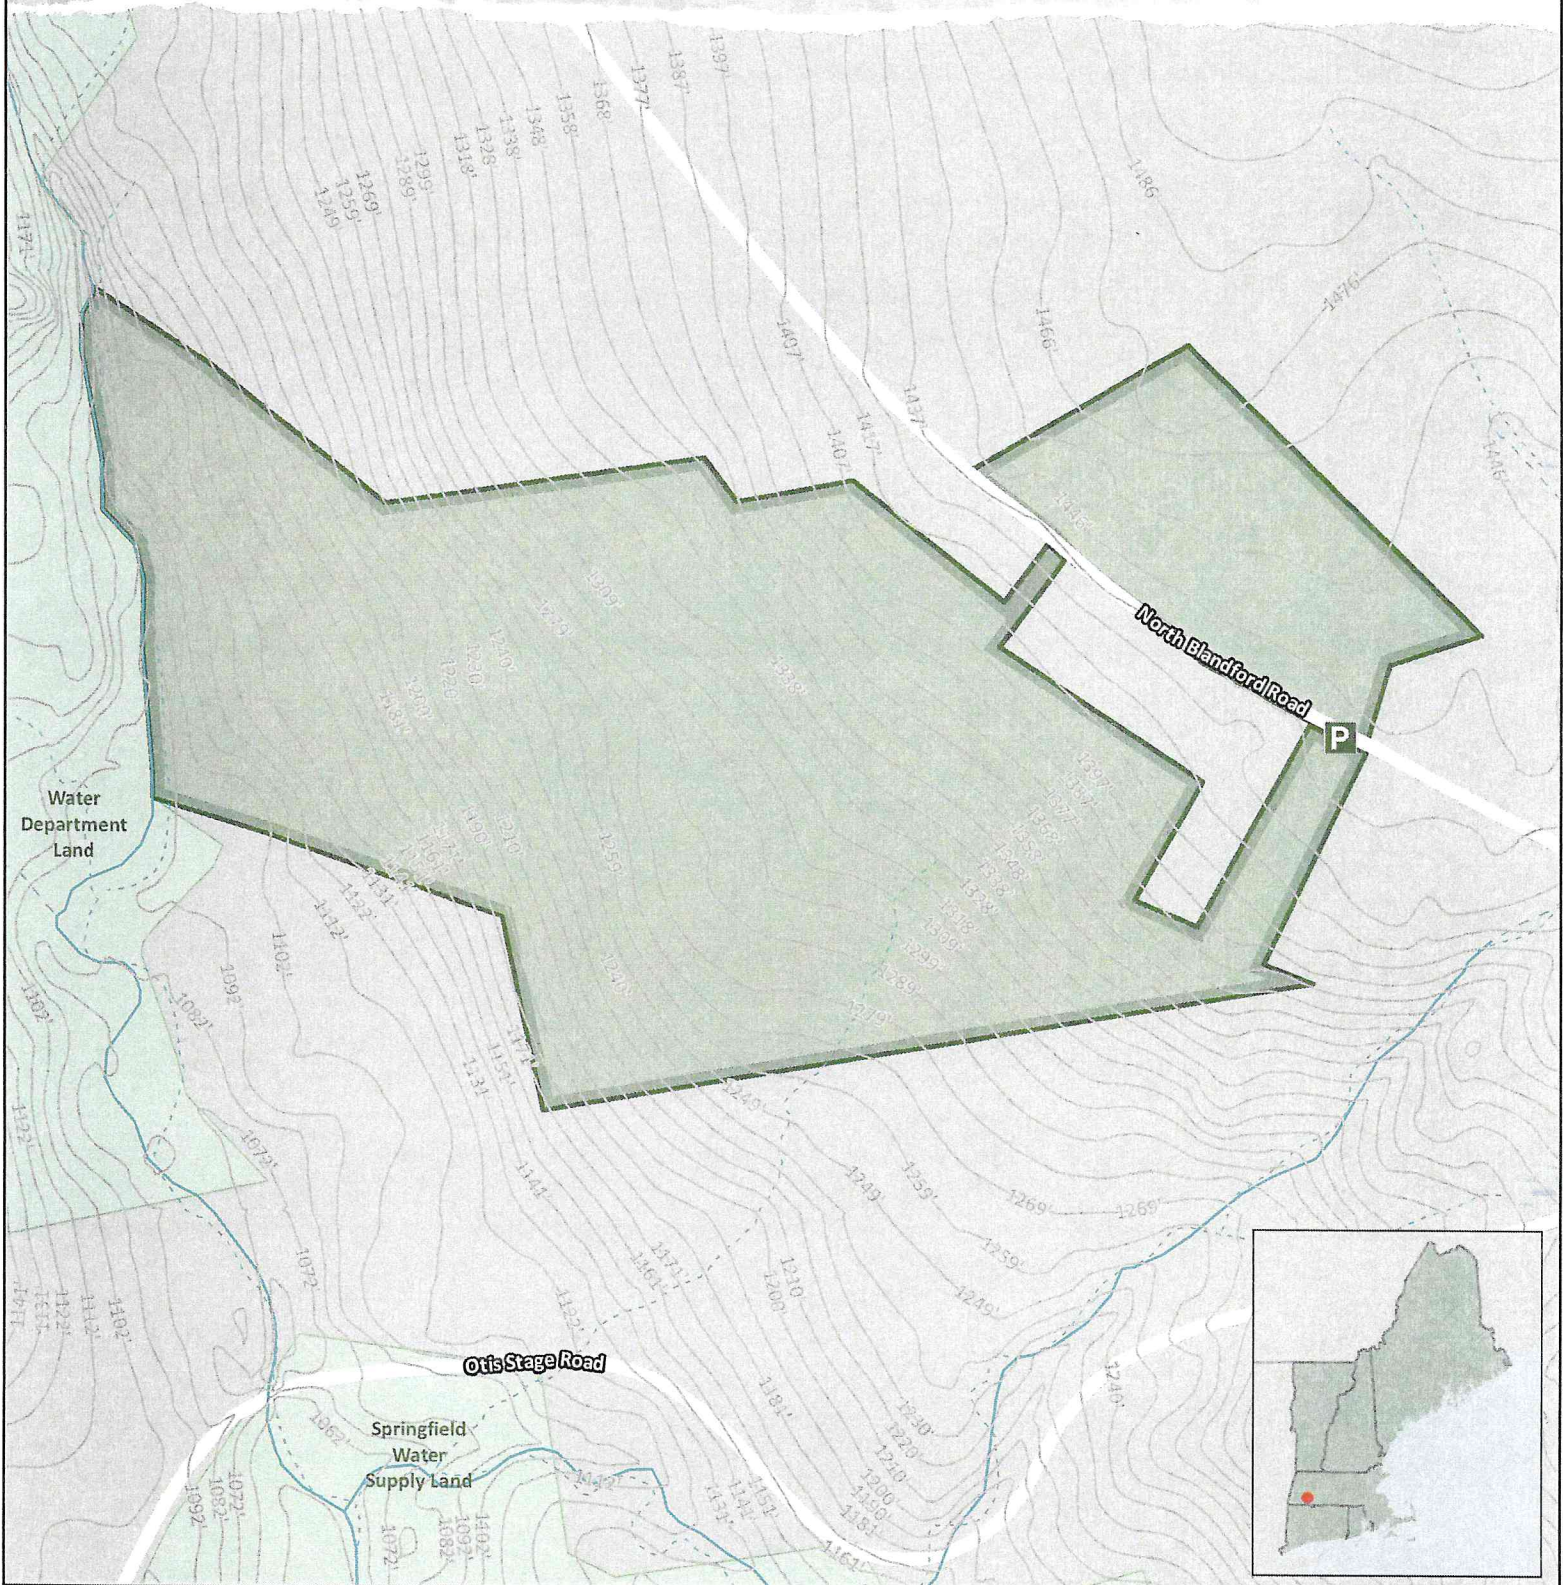

Arms Acres

Blandford, MA - 95 Acres

Community Forest Recreation Map

NEW ENGLAND
FORESTRY
FOUNDATION

LEGEND

- NEFF Lands
- Protected Land
- Roadside Parking
- Perennial Streams
- Intermittent Streams
- Contours (ft)

NOTES

Refer to the NEFF website for Community Forest recreation guidelines and regulations.
Trail distances are shown in miles.
Contour interval is approx 10 feet.
Credits:
ESRI 'Terrain Base' map service

Date: 2/21/2020

0 125 250 500 Feet