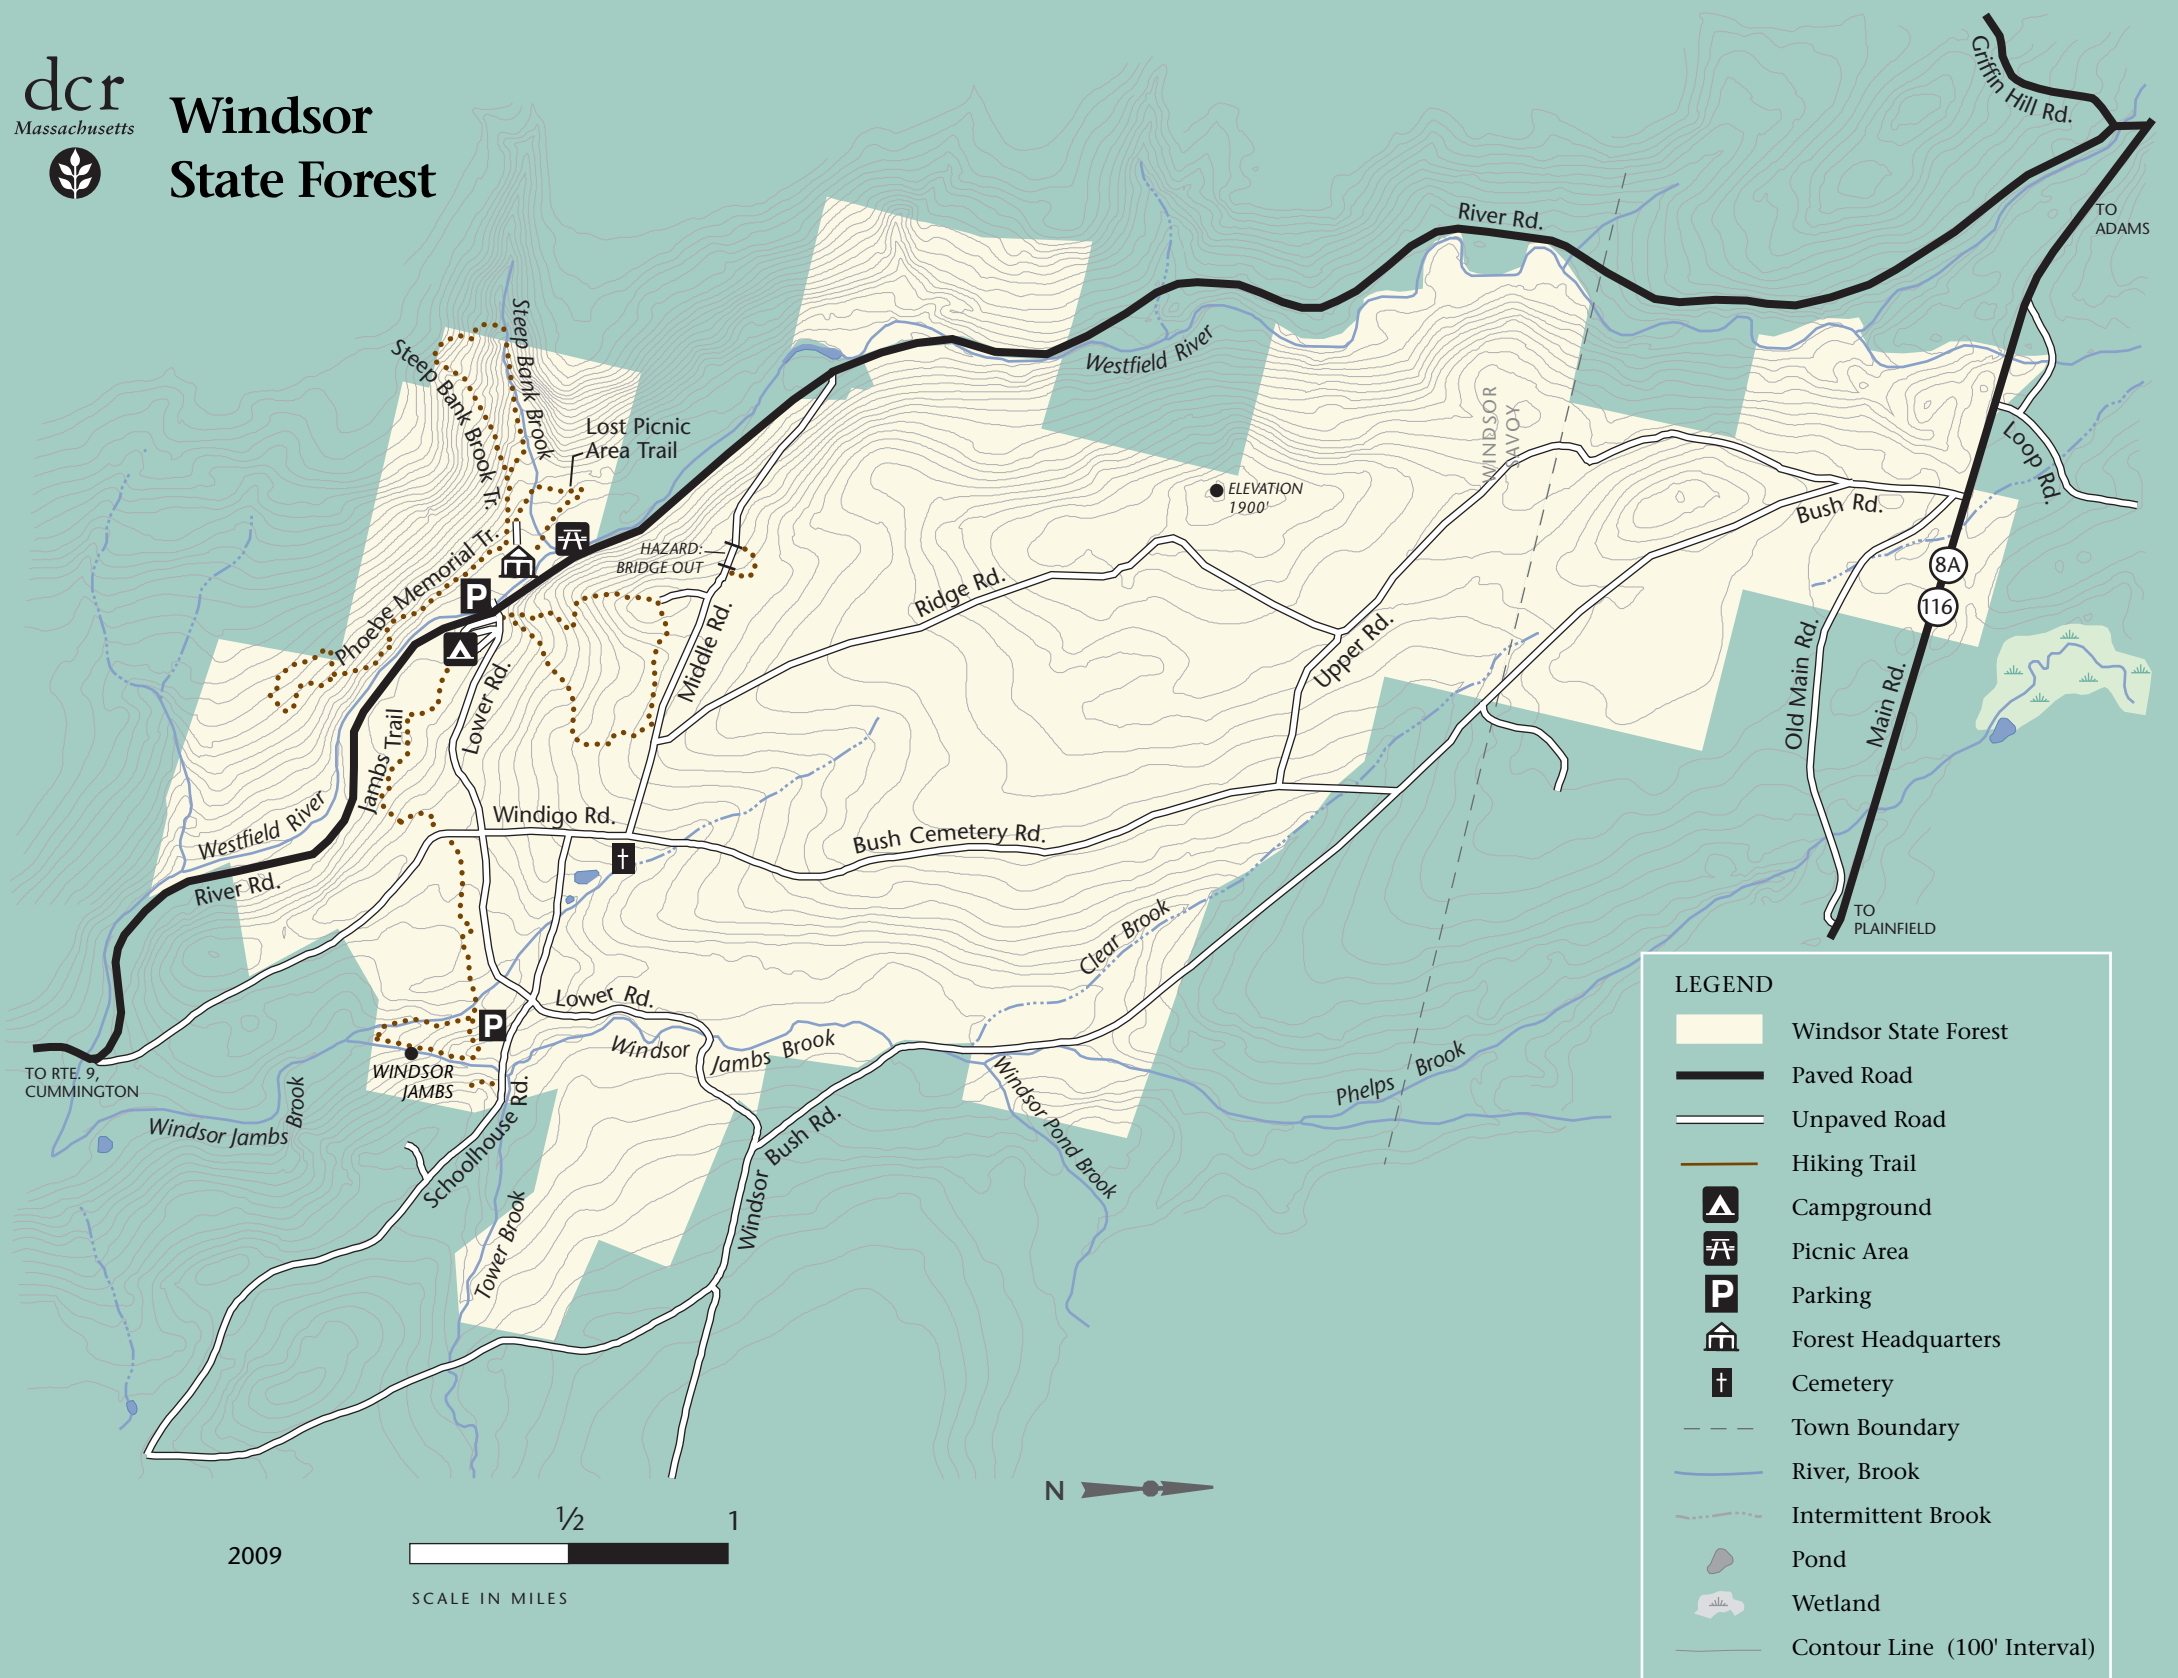

# Windsor State Forest

**LEGEND**

- Windsor State Forest
- Paved Road
- Unpaved Road
- Hiking Trail
- ▲ Campground
- ⌘ Picnic Area
- P Parking
- 🏠 Forest Headquarters
- + Cemetery
- Town Boundary
- River, Brook
- Intermittent Brook
- Pond
- Wetland
- Contour Line (100' Interval)