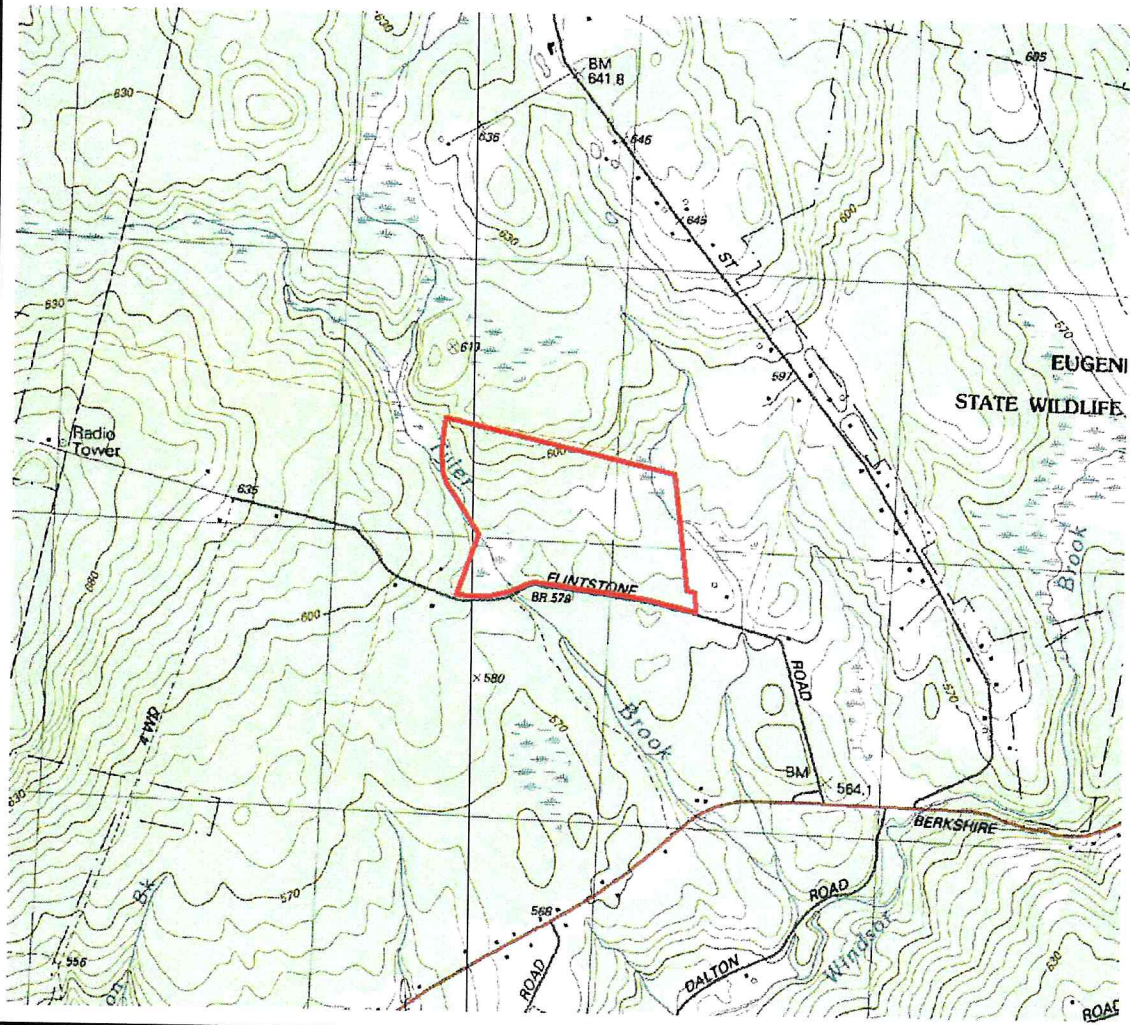

New England Forestry Foundation
Peggy Welz-Roberts Memorial Forest
Windsor, Massachusetts

Interstate Highway	Contour line	NEFF Boundary line
Primary Road	Town lines	Water
Secondary Road	Railroad	Wetlands
Improved Road	Stream	NEFF Ownership
	Intermittent Stream	

Sketch map for management and planning purposes only, NOT A LEGAL SURVEY
Data obtained from MassGIS, & New England Forestry Consultants, Inc.