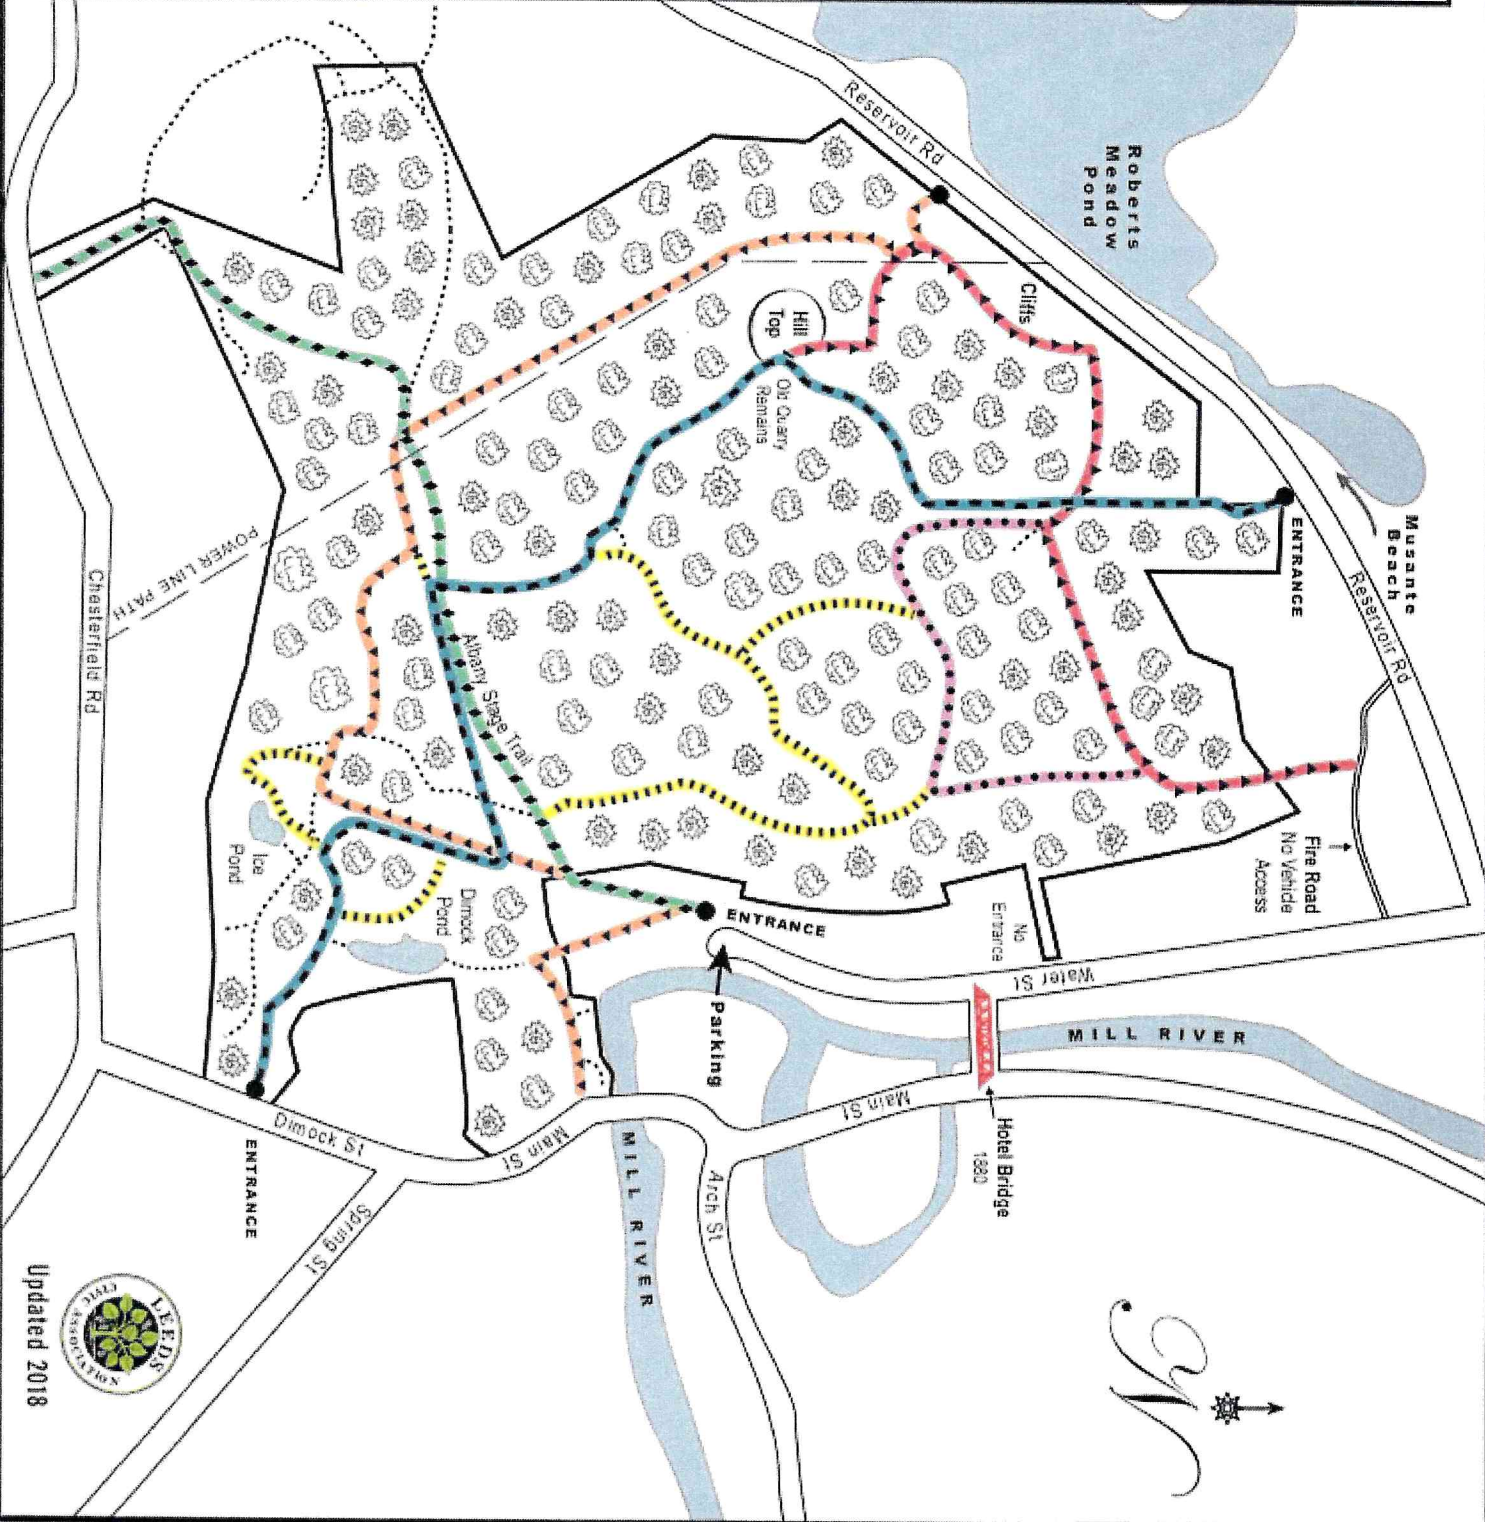

SAW MILL HILLS
CONSERVATION AREA
ROBERT'S HILL
SECTION
TRAIL MAP

- GREEN** ◆◆◆◆◆
Albany Stage Trail
(1812 Stage Route to Albany)
- BLUE** - - - - -
Hill Top Trail
(Summit View)
- ORANGE** ▼▼▼▼▼
Western Hill Trail
- RED** ▲▲▲▲▲
Fire Road to Cliff Trail
(Summit View)
- PINK** ●●●●●
Old Logging Trail
- YELLOW** ■■■■■
Connector Trails
- UNMARKED**
Unblazed Trails

Updated 2018