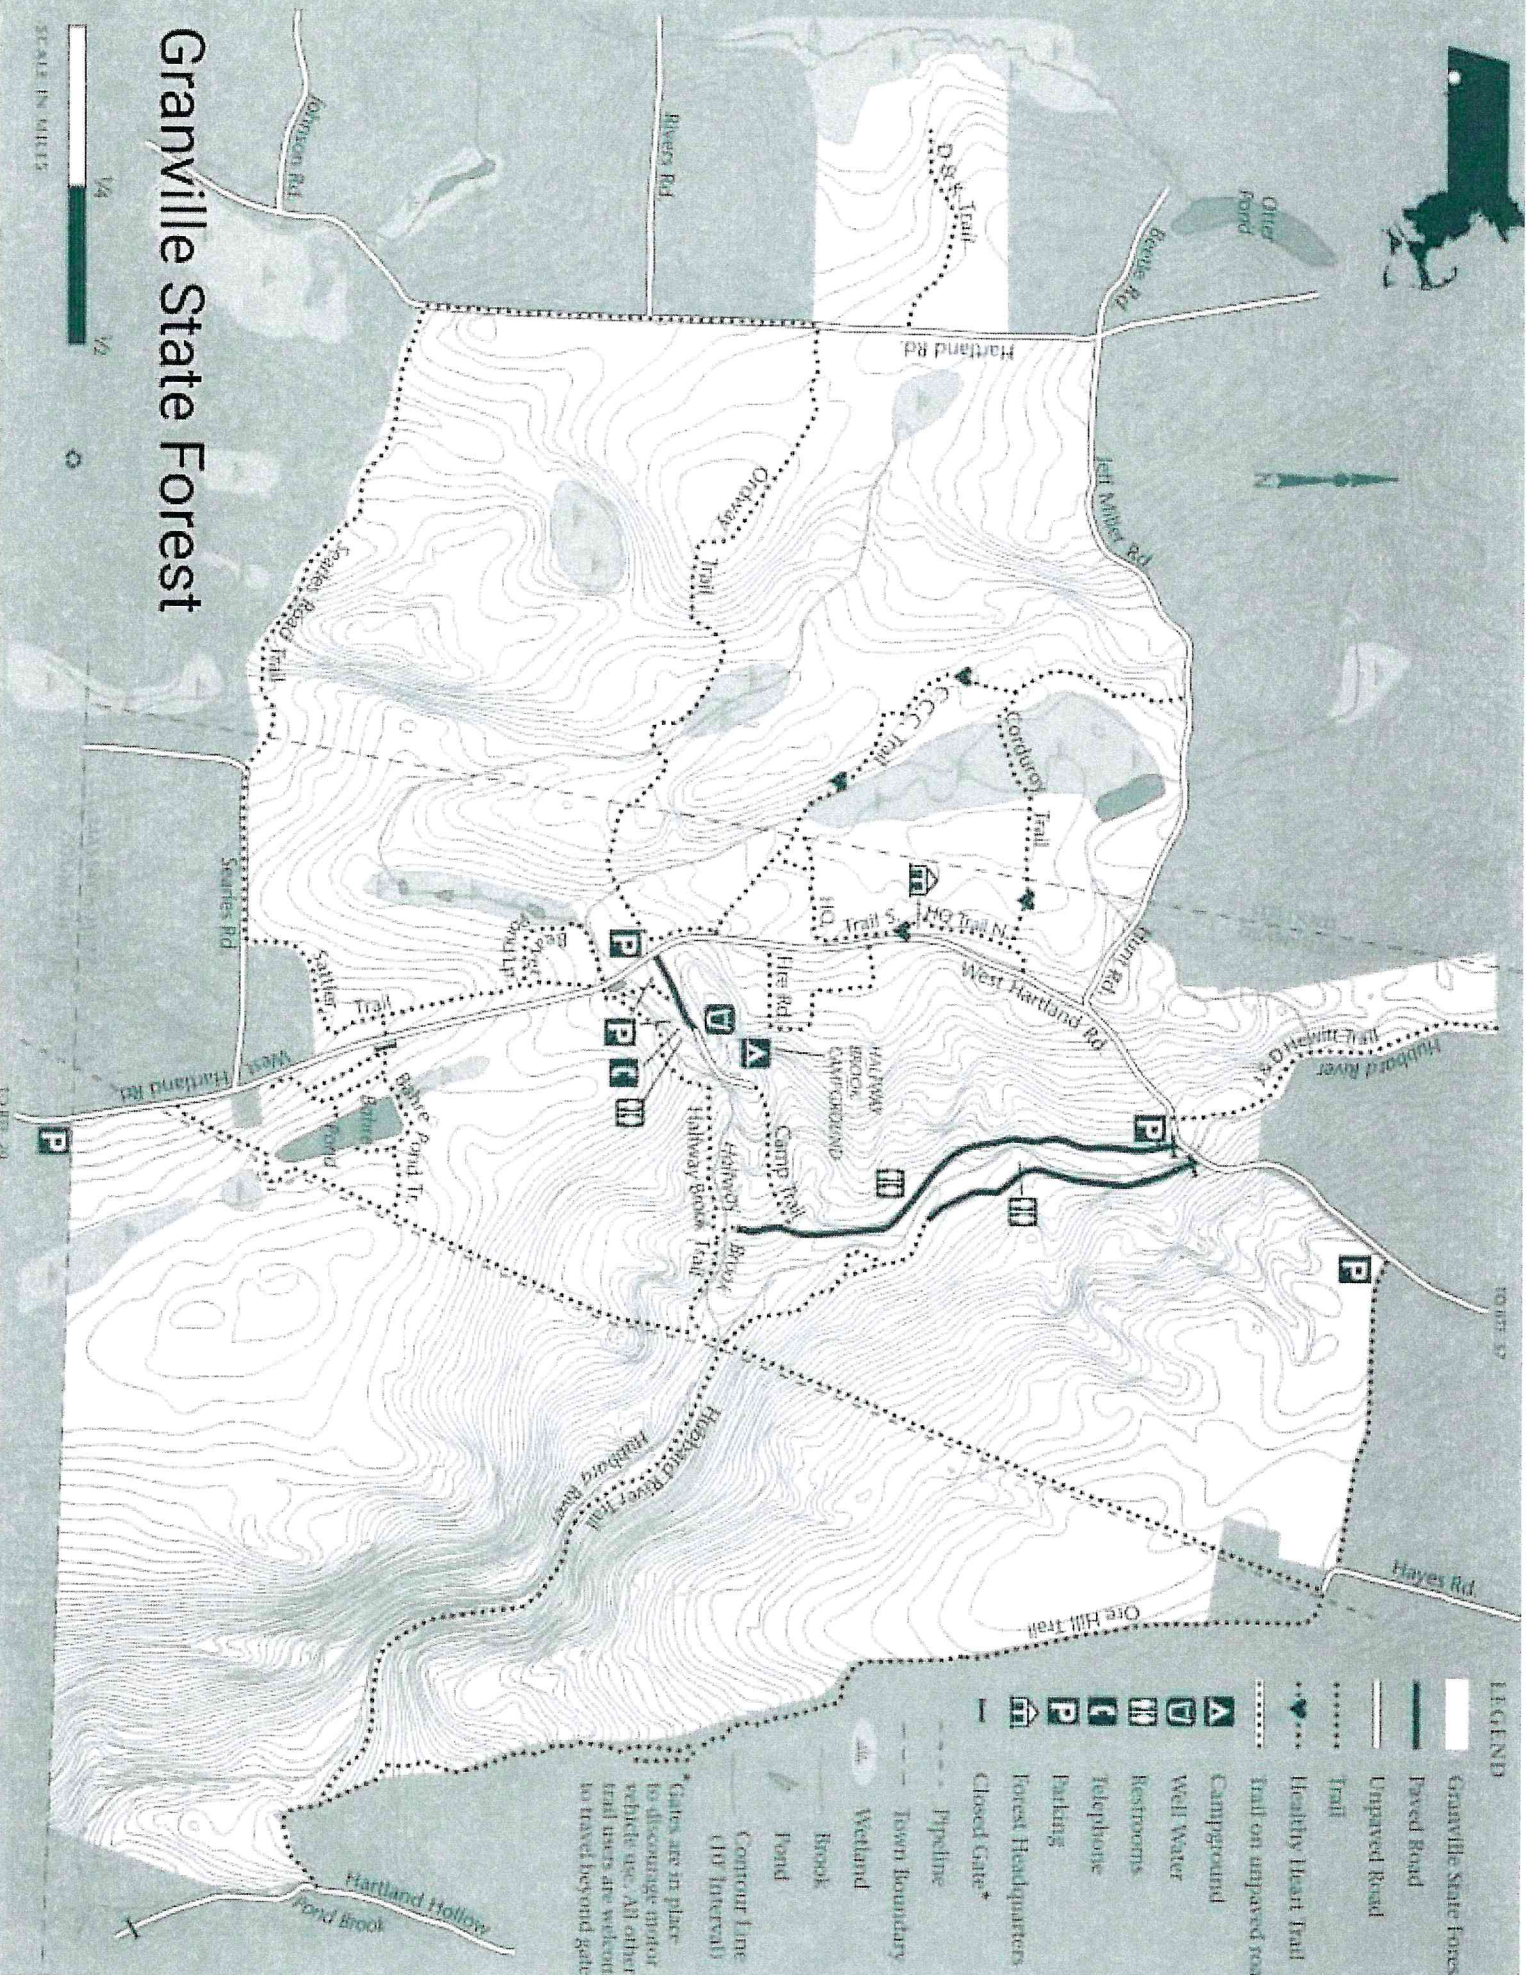

Granville State Forest

LEGEND

- Granville State Forest
- Paved Road
- Unpaved Road
- Trail
- Healthy Heart Trail
- Trail on unpaved road
- Campground
- Well/Water
- Restrooms
- Telephone
- Parking
- Forest Headquarters
- Closed Gate*
- Pipeline
- Town boundary
- Wetland
- Brook
- Pond
- Contour line (10 Interval)

* Gates are in place to discourage motor vehicle use. All other trail users are welcome to travel beyond gate.

ROUTE 57

ROUTE 20