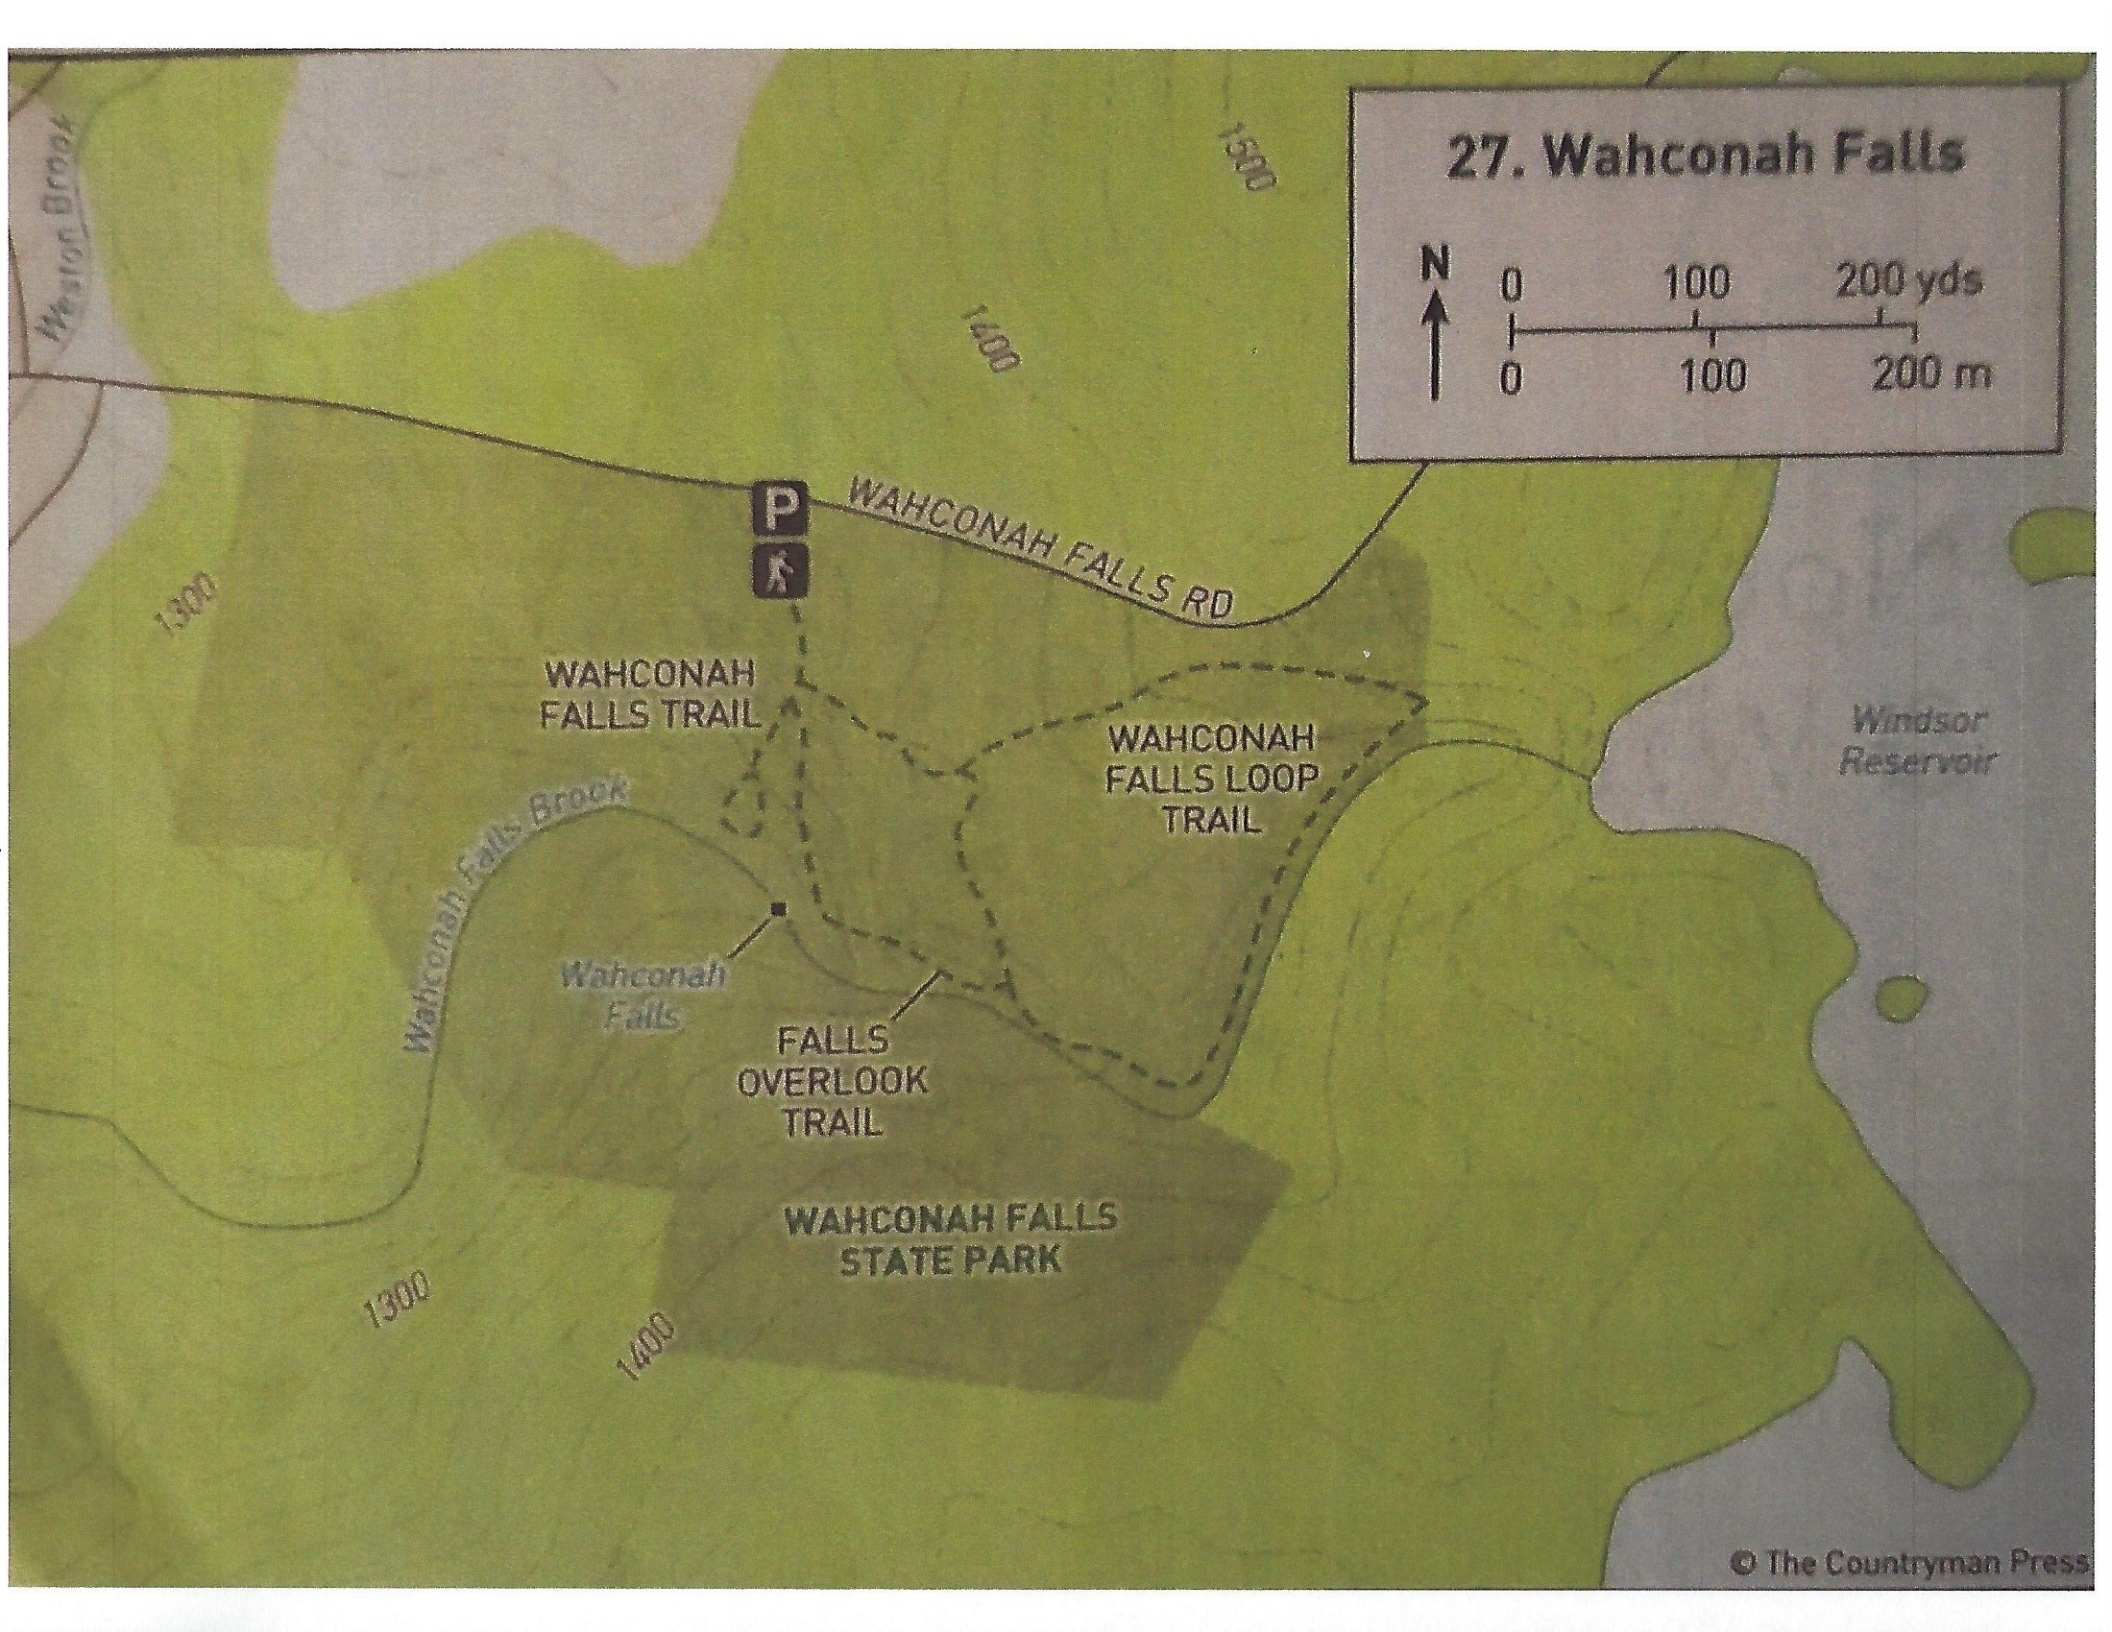

# 27. Wahconah Falls

0

100

200 yds

0

100

200 m

WAHCONAH FALLS RD

WAHCONAH FALLS TRAIL

WAHCONAH FALLS LOOP TRAIL

Wahconah Falls

FALLS OVERLOOK TRAIL

WAHCONAH FALLS STATE PARK

Windsor Reservoir