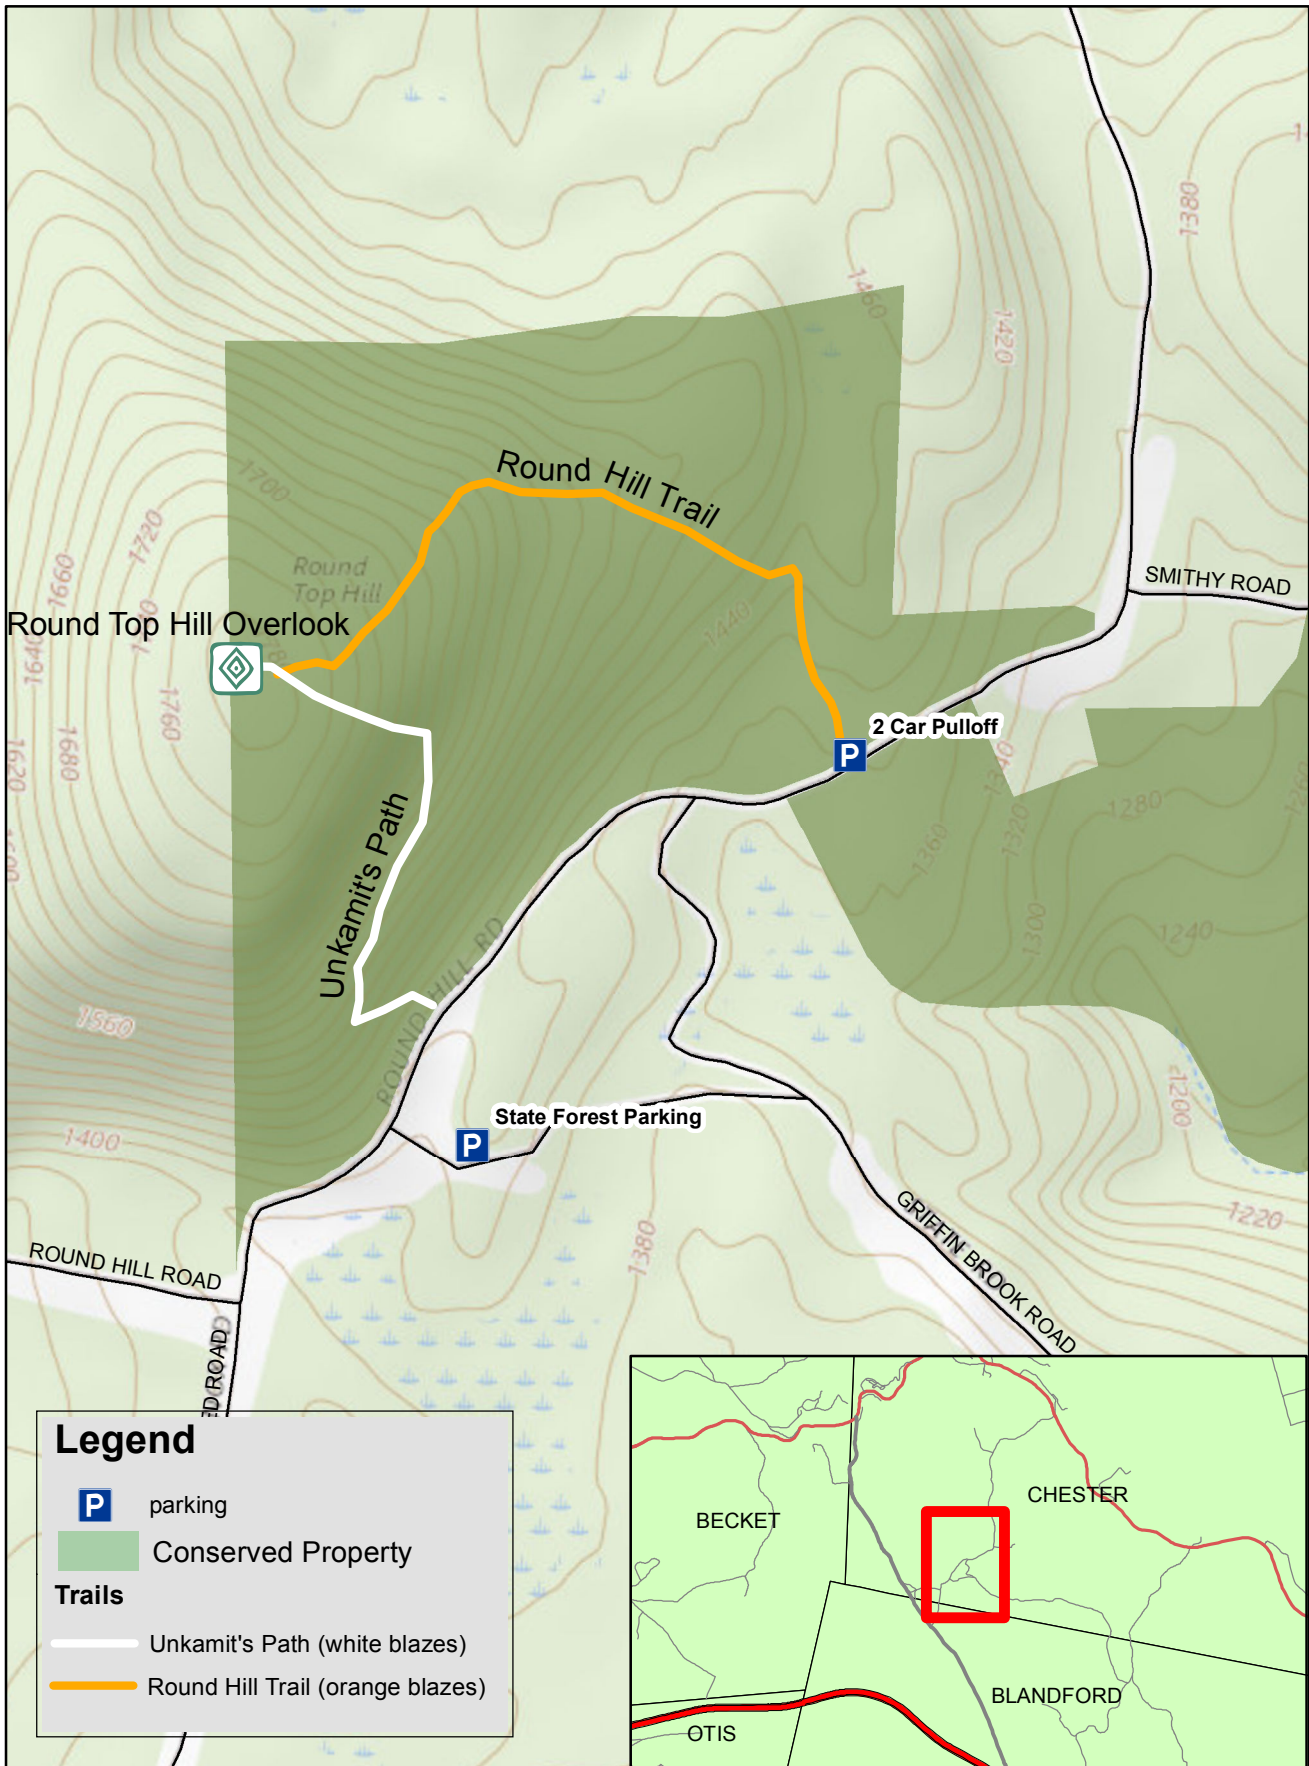

Round Top Hill Trails

Round Hill Road
Chester, MA

Legend

- parking
- Conserved Property
- Trails**
 - Unkamit's Path (white blazes)
 - Round Hill Trail (orange blazes)