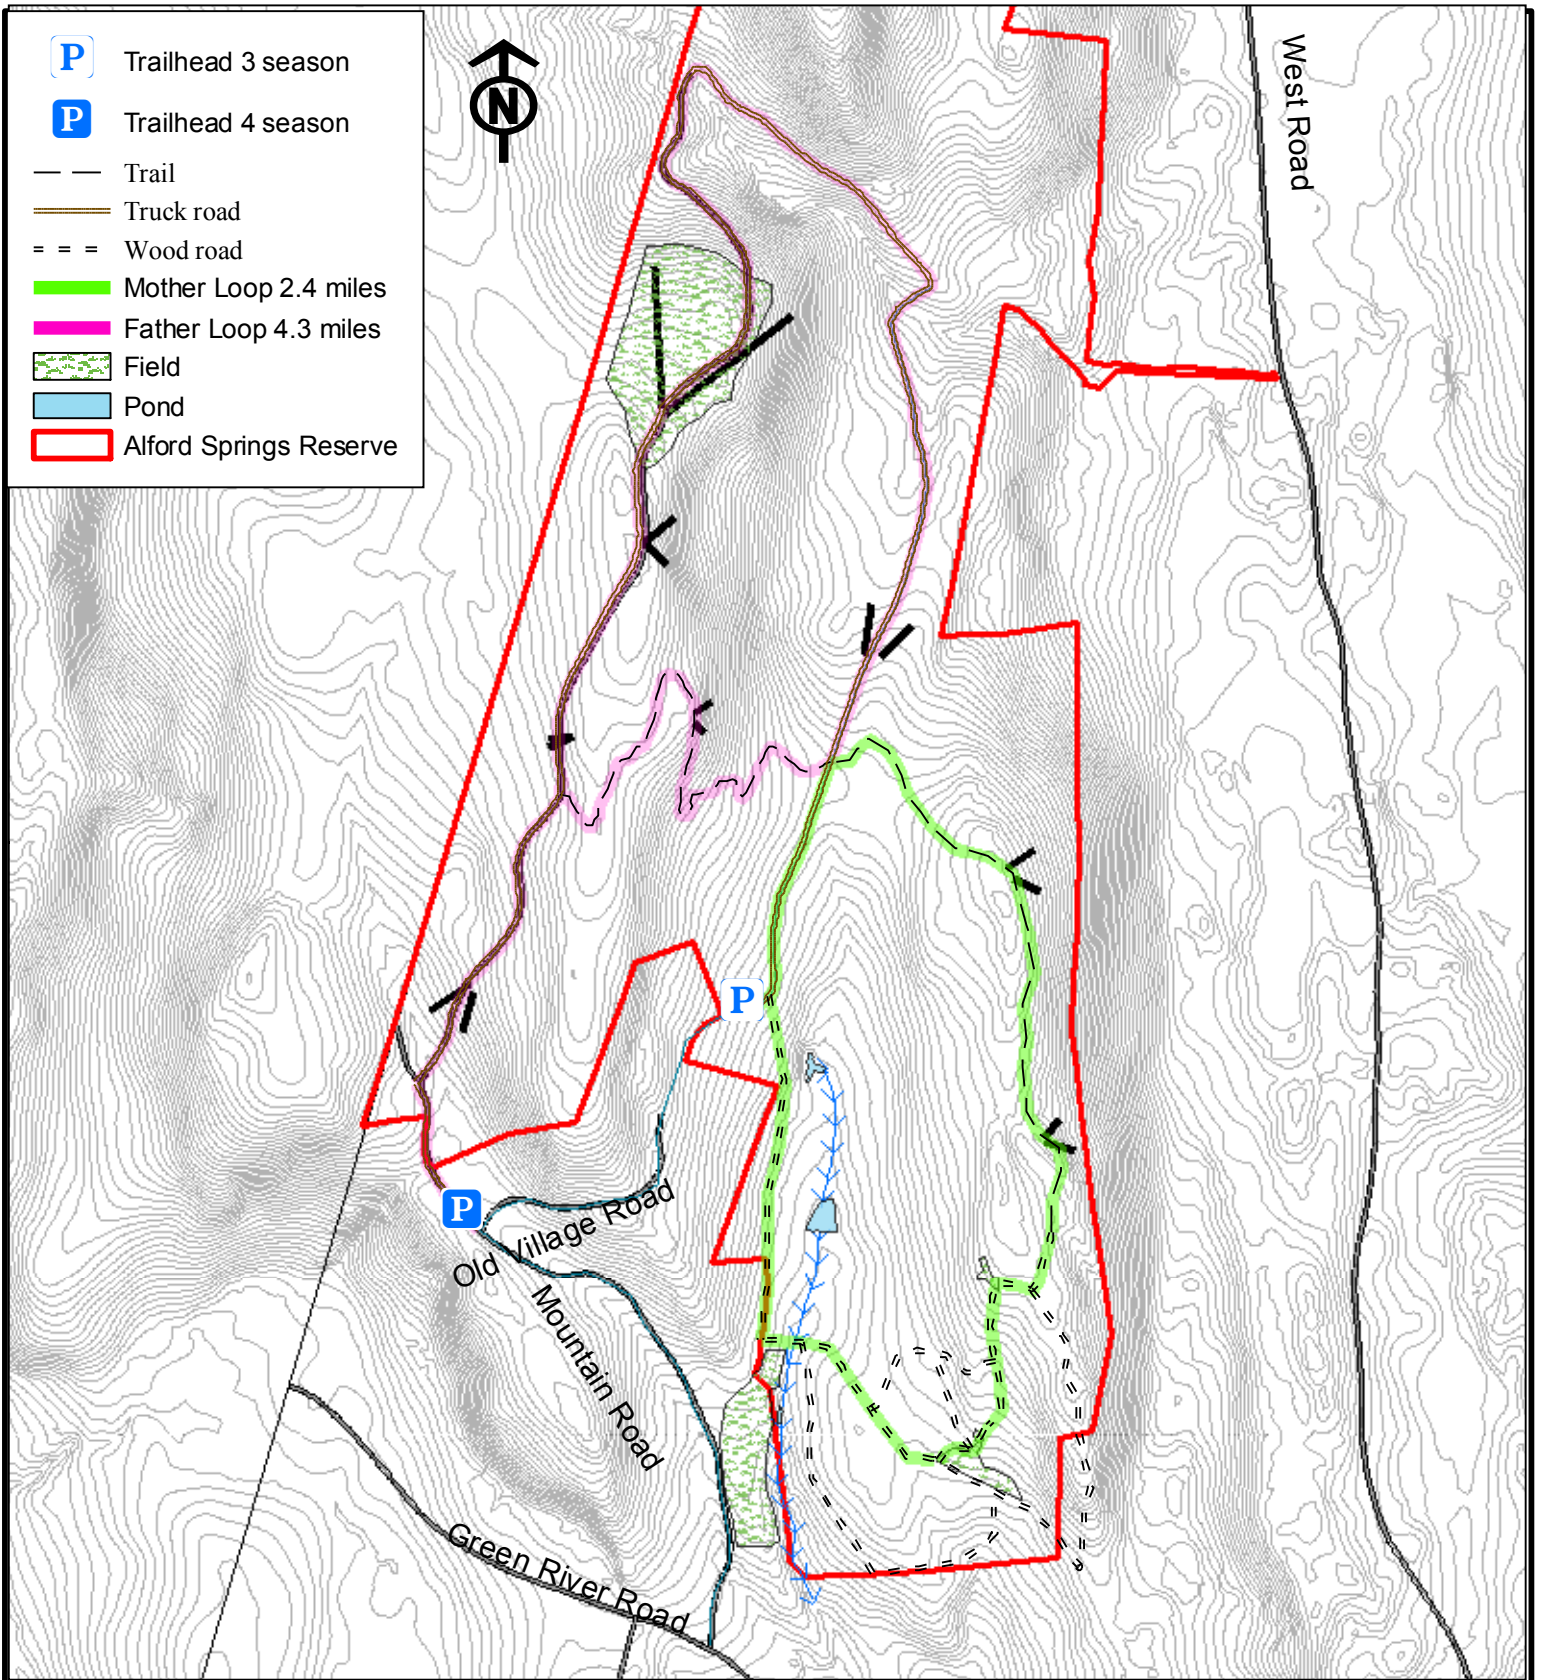

-  Trailhead 3 season
-  Trailhead 4 season
-  Trail
-  Truck road
-  Wood road
-  Mother Loop 2.4 miles
-  Father Loop 4.3 miles
-  Field
-  Pond
-  Alford Springs Reserve

BNRC Alford Springs Reserve

1:16,000

884 acres in Alford

© Berkshire Natural Resources Council 2016
Data from Mass GIS and BNRC