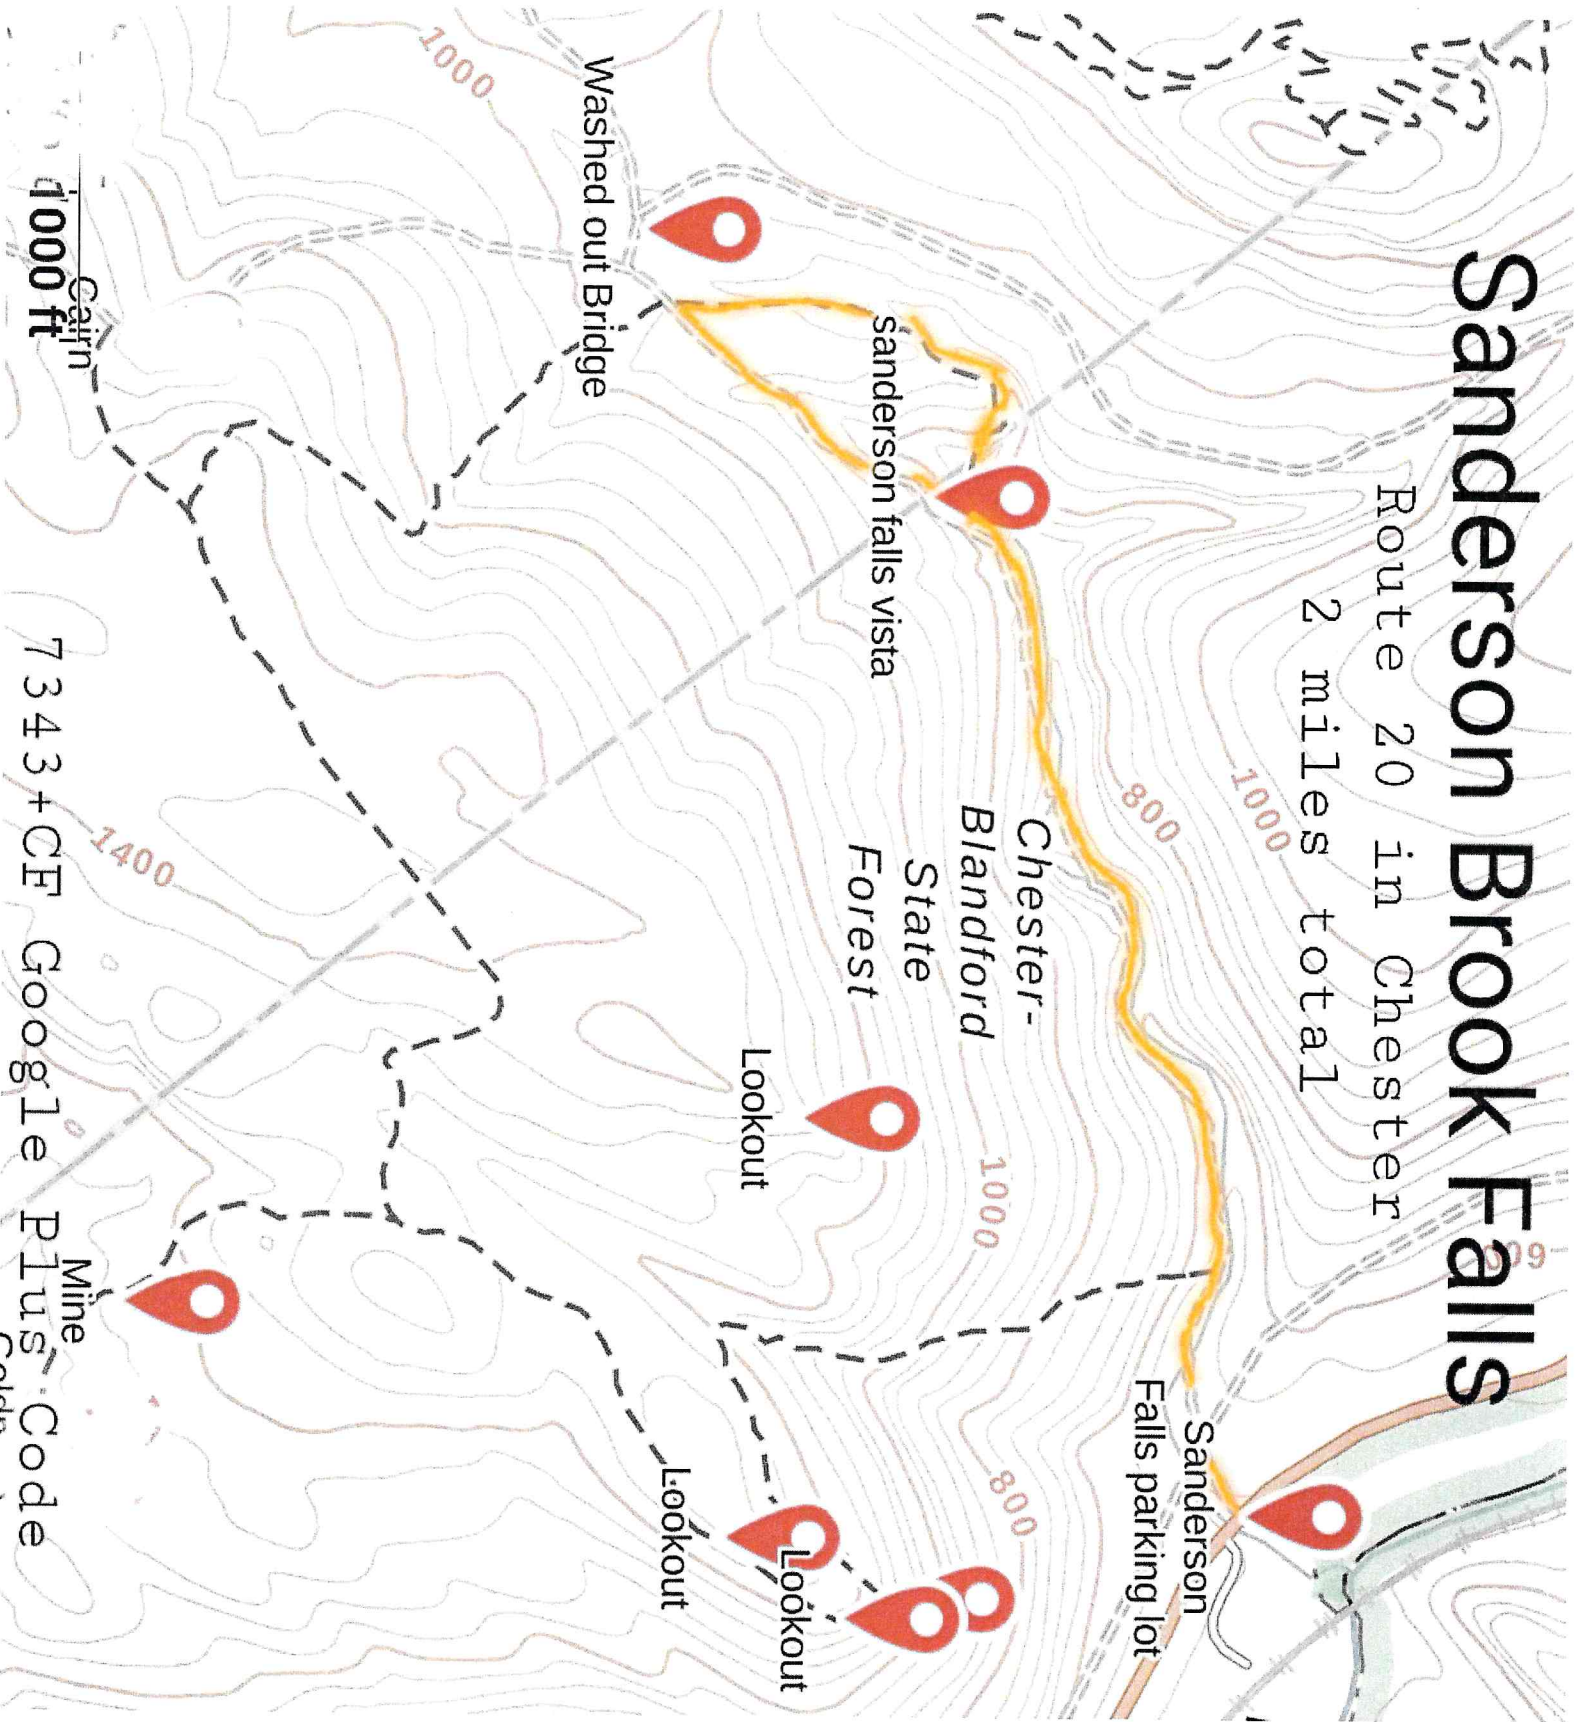

# Sanderson Brook Falls

Route 20 in Chester  
2 miles total

1000 ft  
Cairn

7343+CF Google Plus Code

Mine