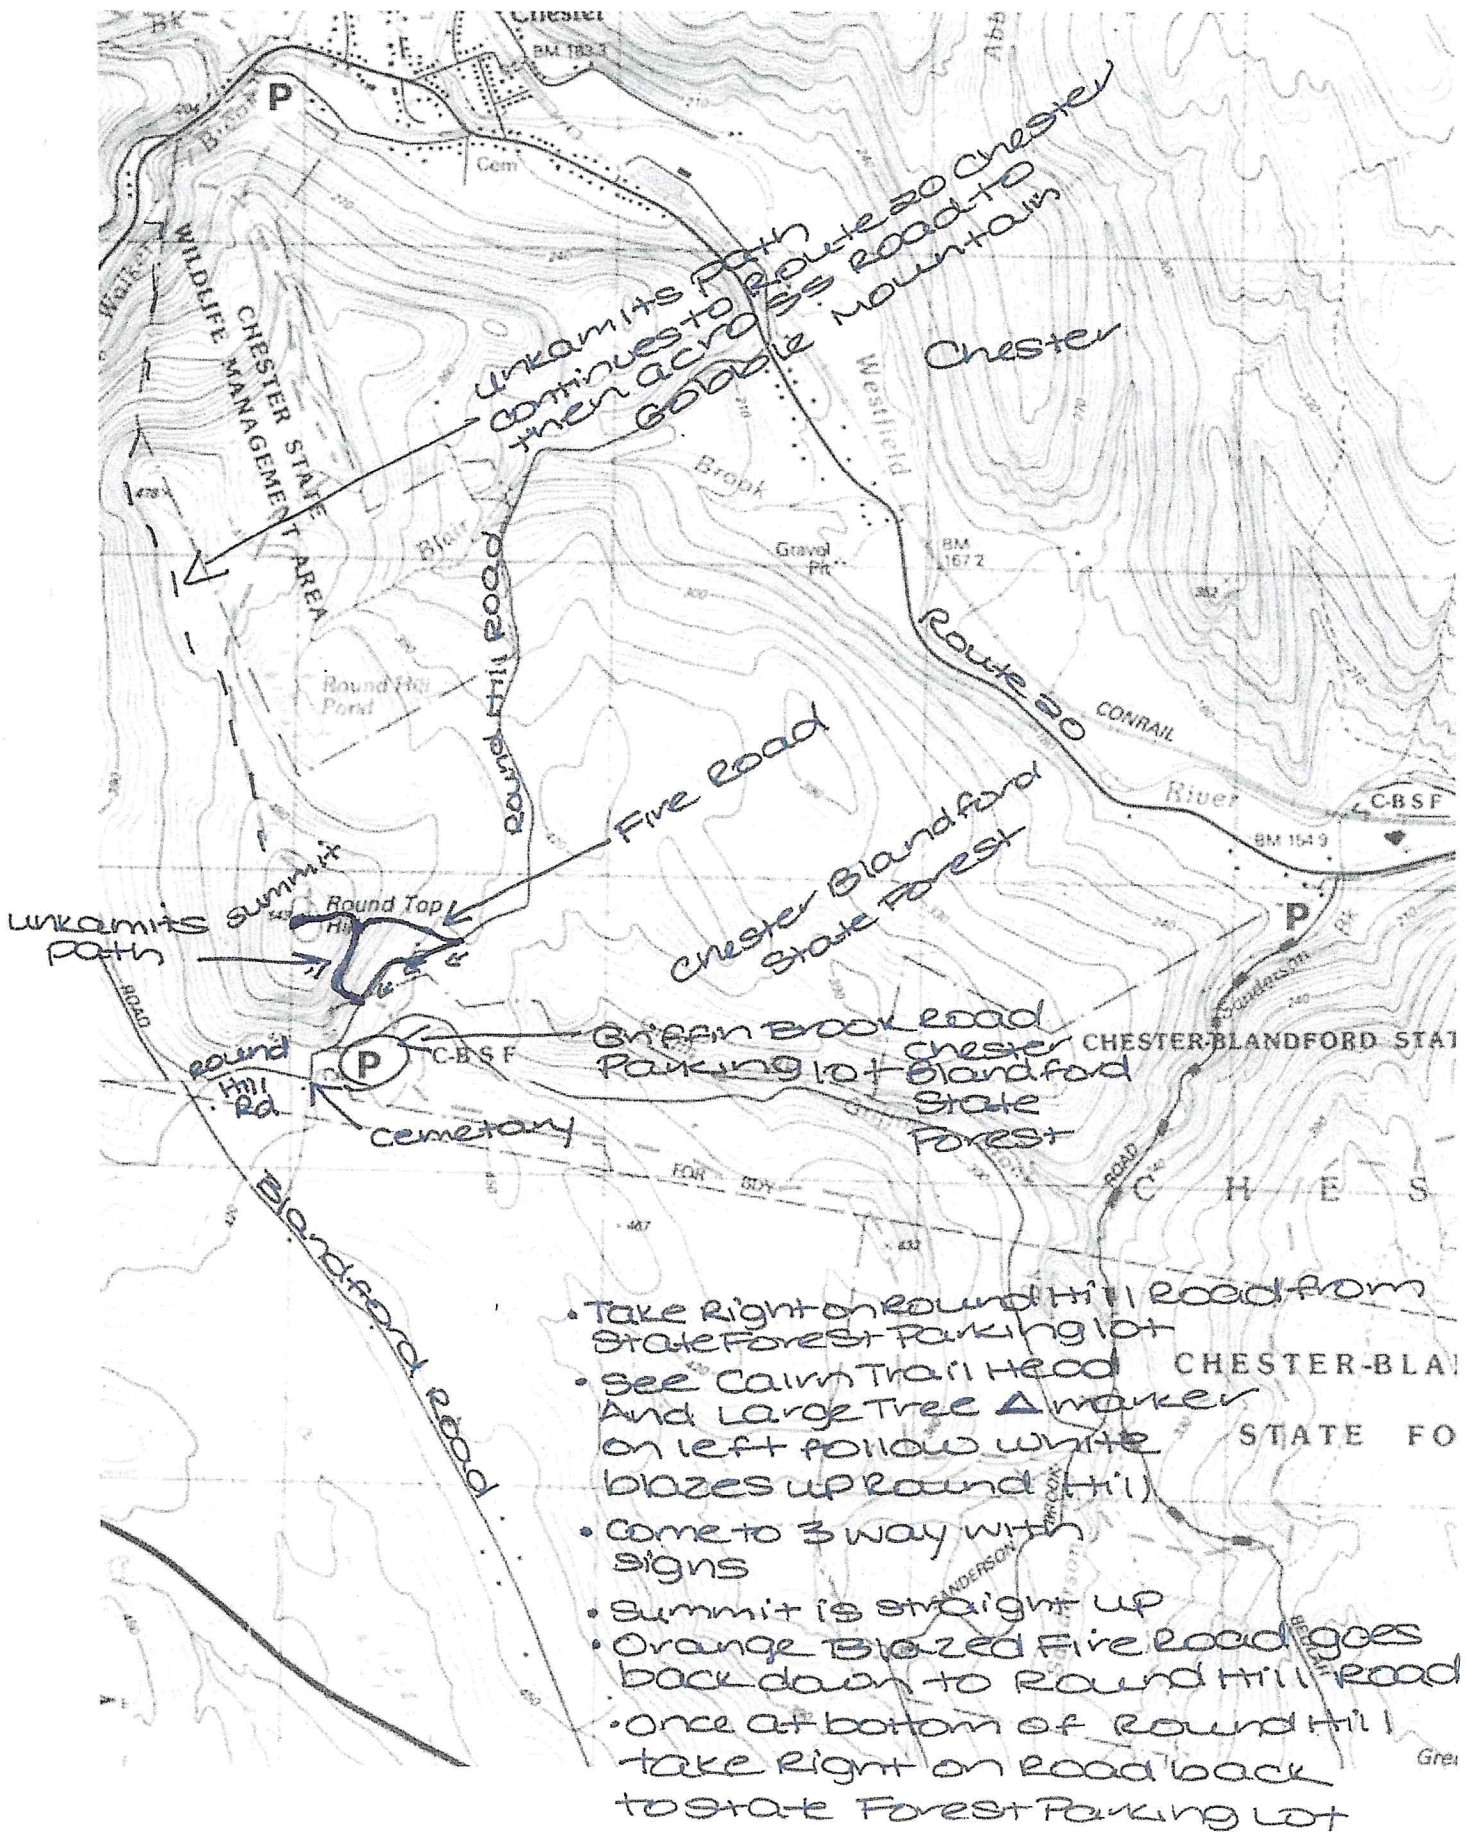

Round Top Hill

- Take Right on Round Hill Road from State Forest Parking lot
- See Calm Trail Head And Large Tree Δ marker on left follow white blazes up Round Hill
- Come to 3 way with signs
- Summit is straight up
- Orange Blazed Fire Road goes back down to Round Hill Road
- once at bottom of Round Hill take Right on Road back to State Forest Parking lot