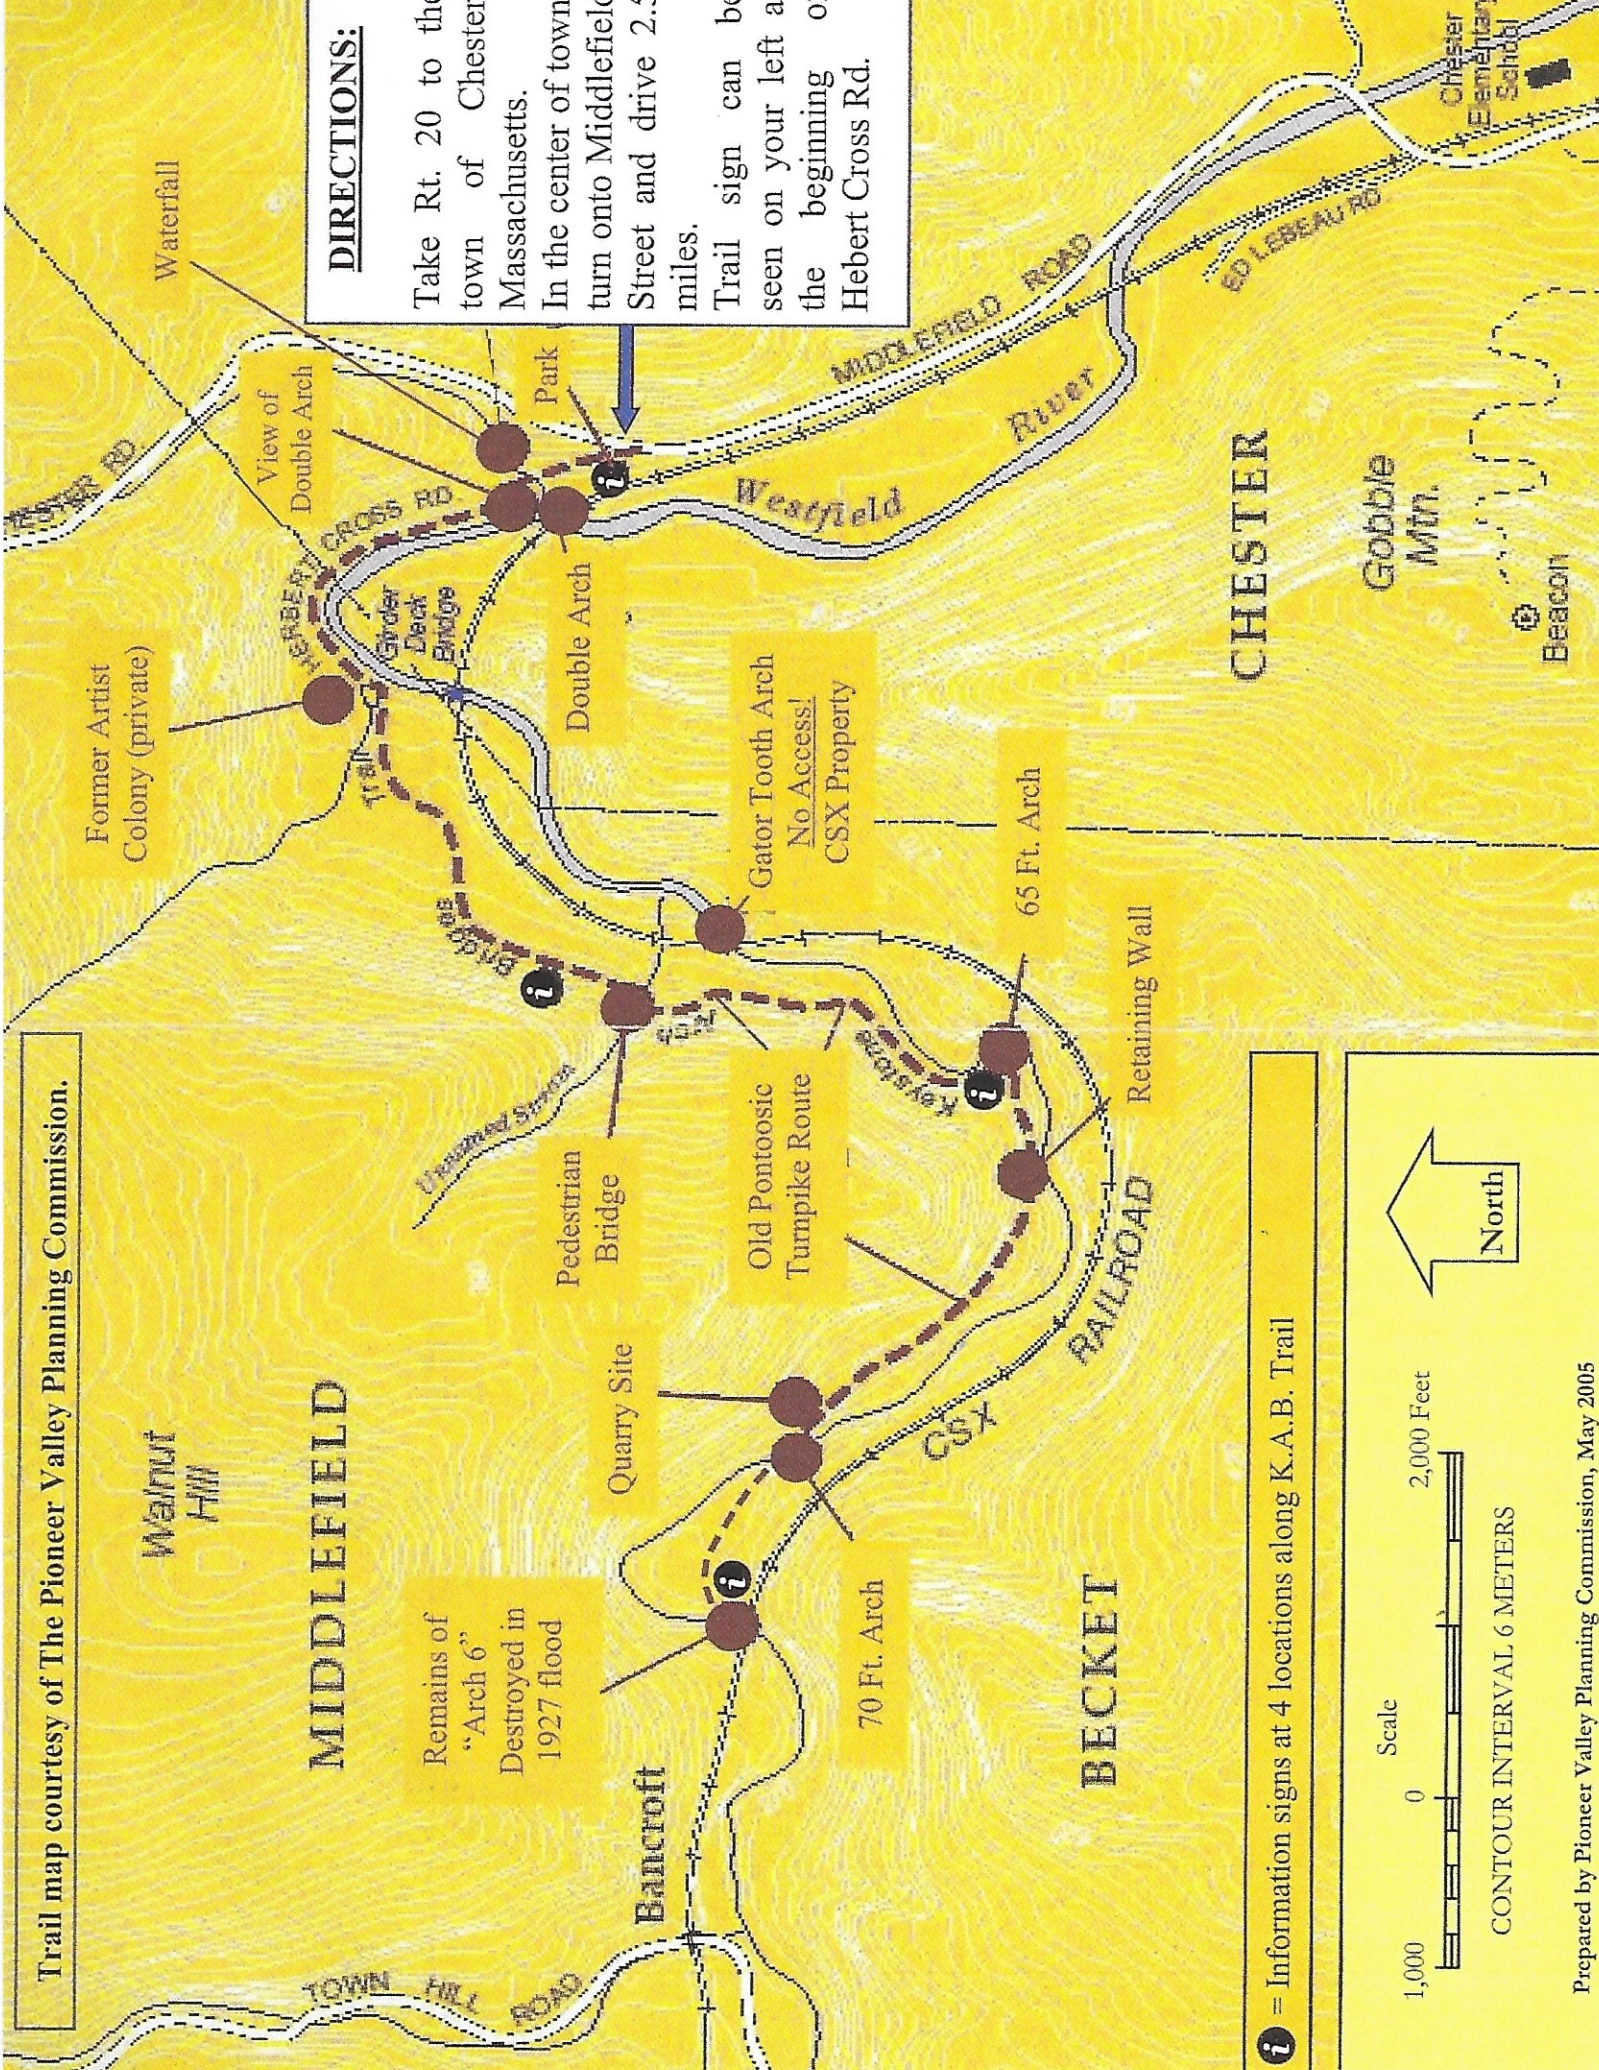

Trail map courtesy of The Pioneer Valley Planning Commission.

DIRECTIONS:

Take Rt. 20 to the town of Chester, Massachusetts.
 In the center of town, turn onto Middlefield Street and drive 2.5 miles.
 Trail sign can be seen on your left at the beginning of Hebert Cross Rd.

i = Information signs at 4 locations along K.A.B. Trail

CONTOUR INTERVAL 6 METERS