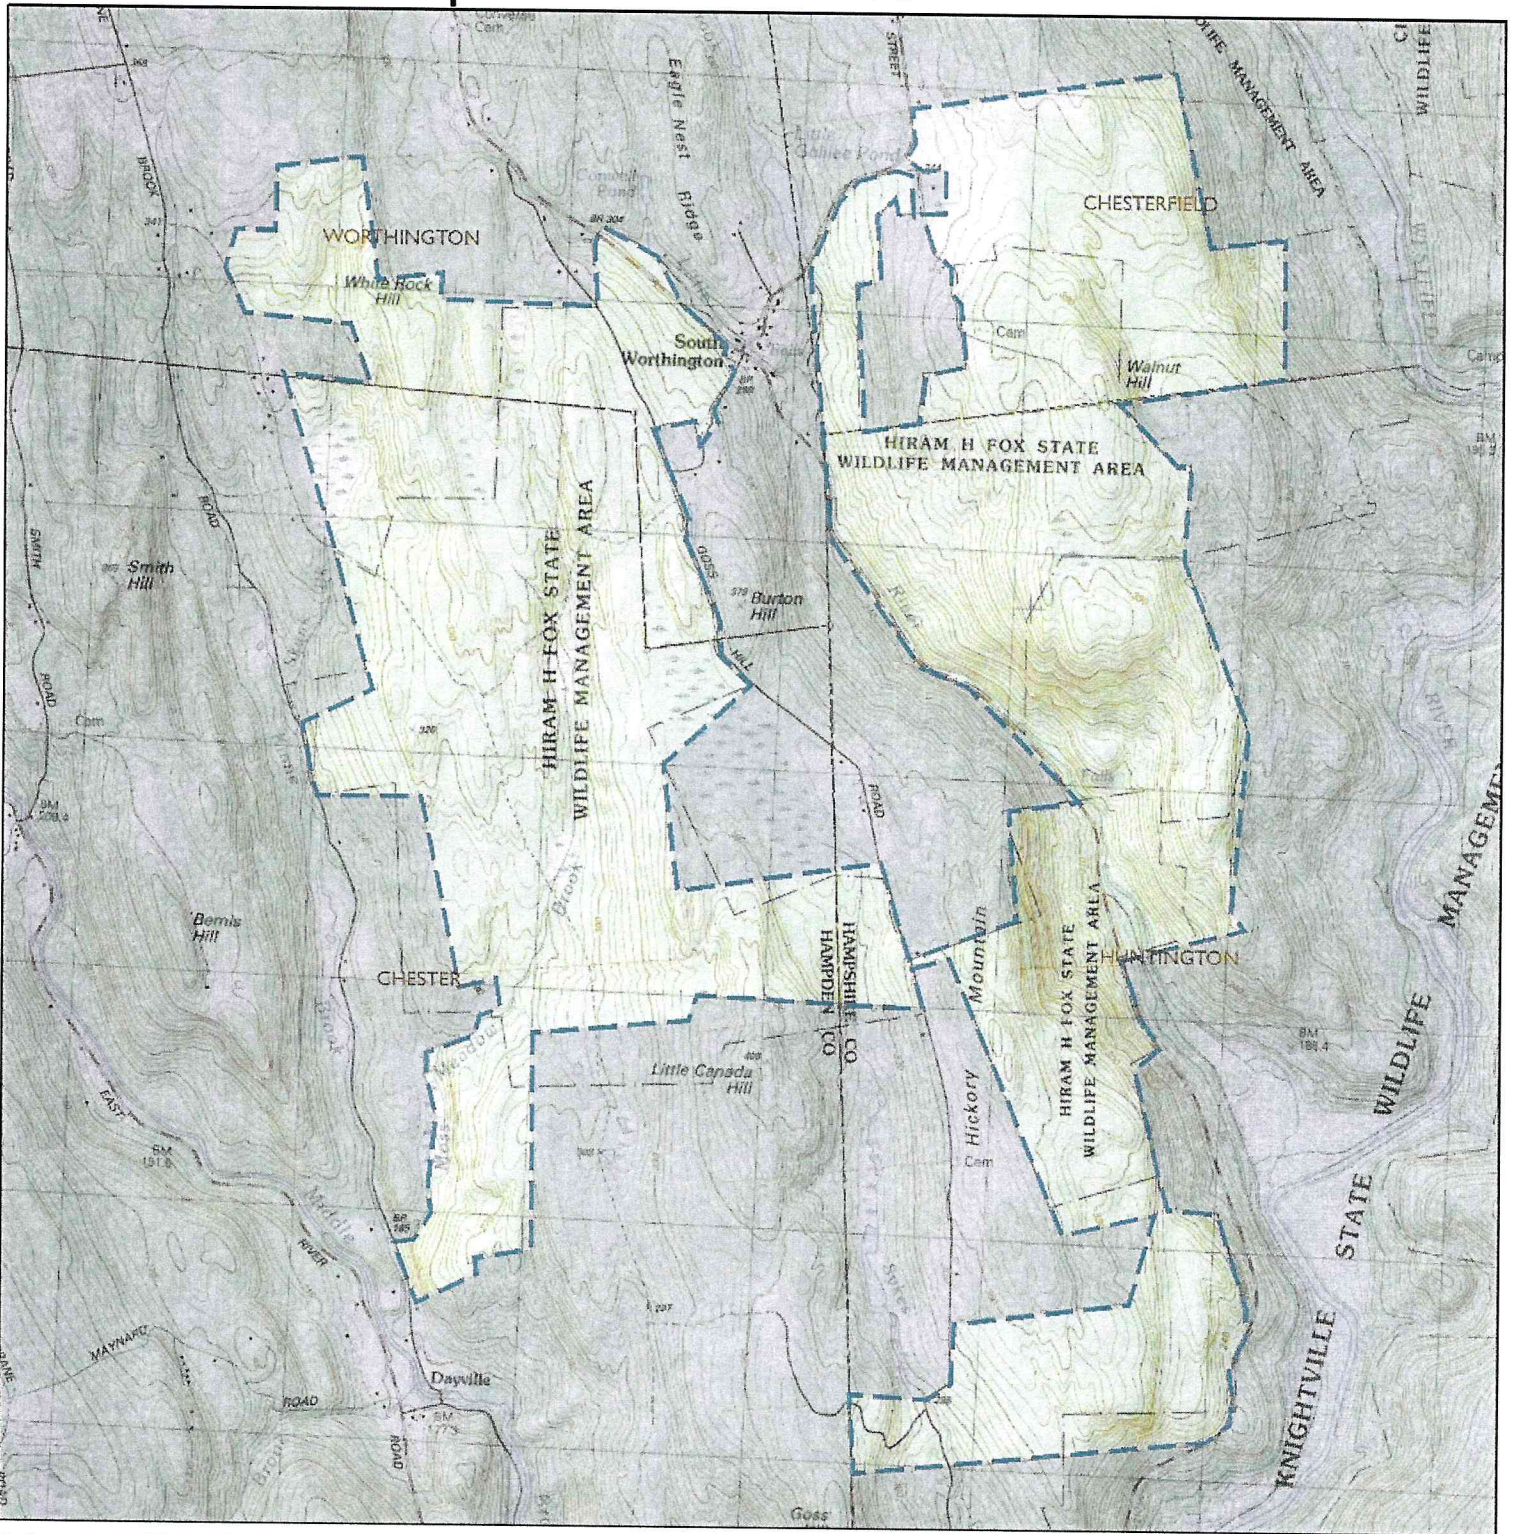

Massachusetts Important Bird Areas

Hiram Fox Wildlife Management Area

 IBA Boundaries

Notes: IBA boundaries from Mass Audubon's IBA Program.
Base map (USGS quads and shaded relief, or 2001 color orthophotos)
from MassGIS. Massachusetts State Plane, NAD83.
Map produced by Mass Audubon GIS Services, February 2007.