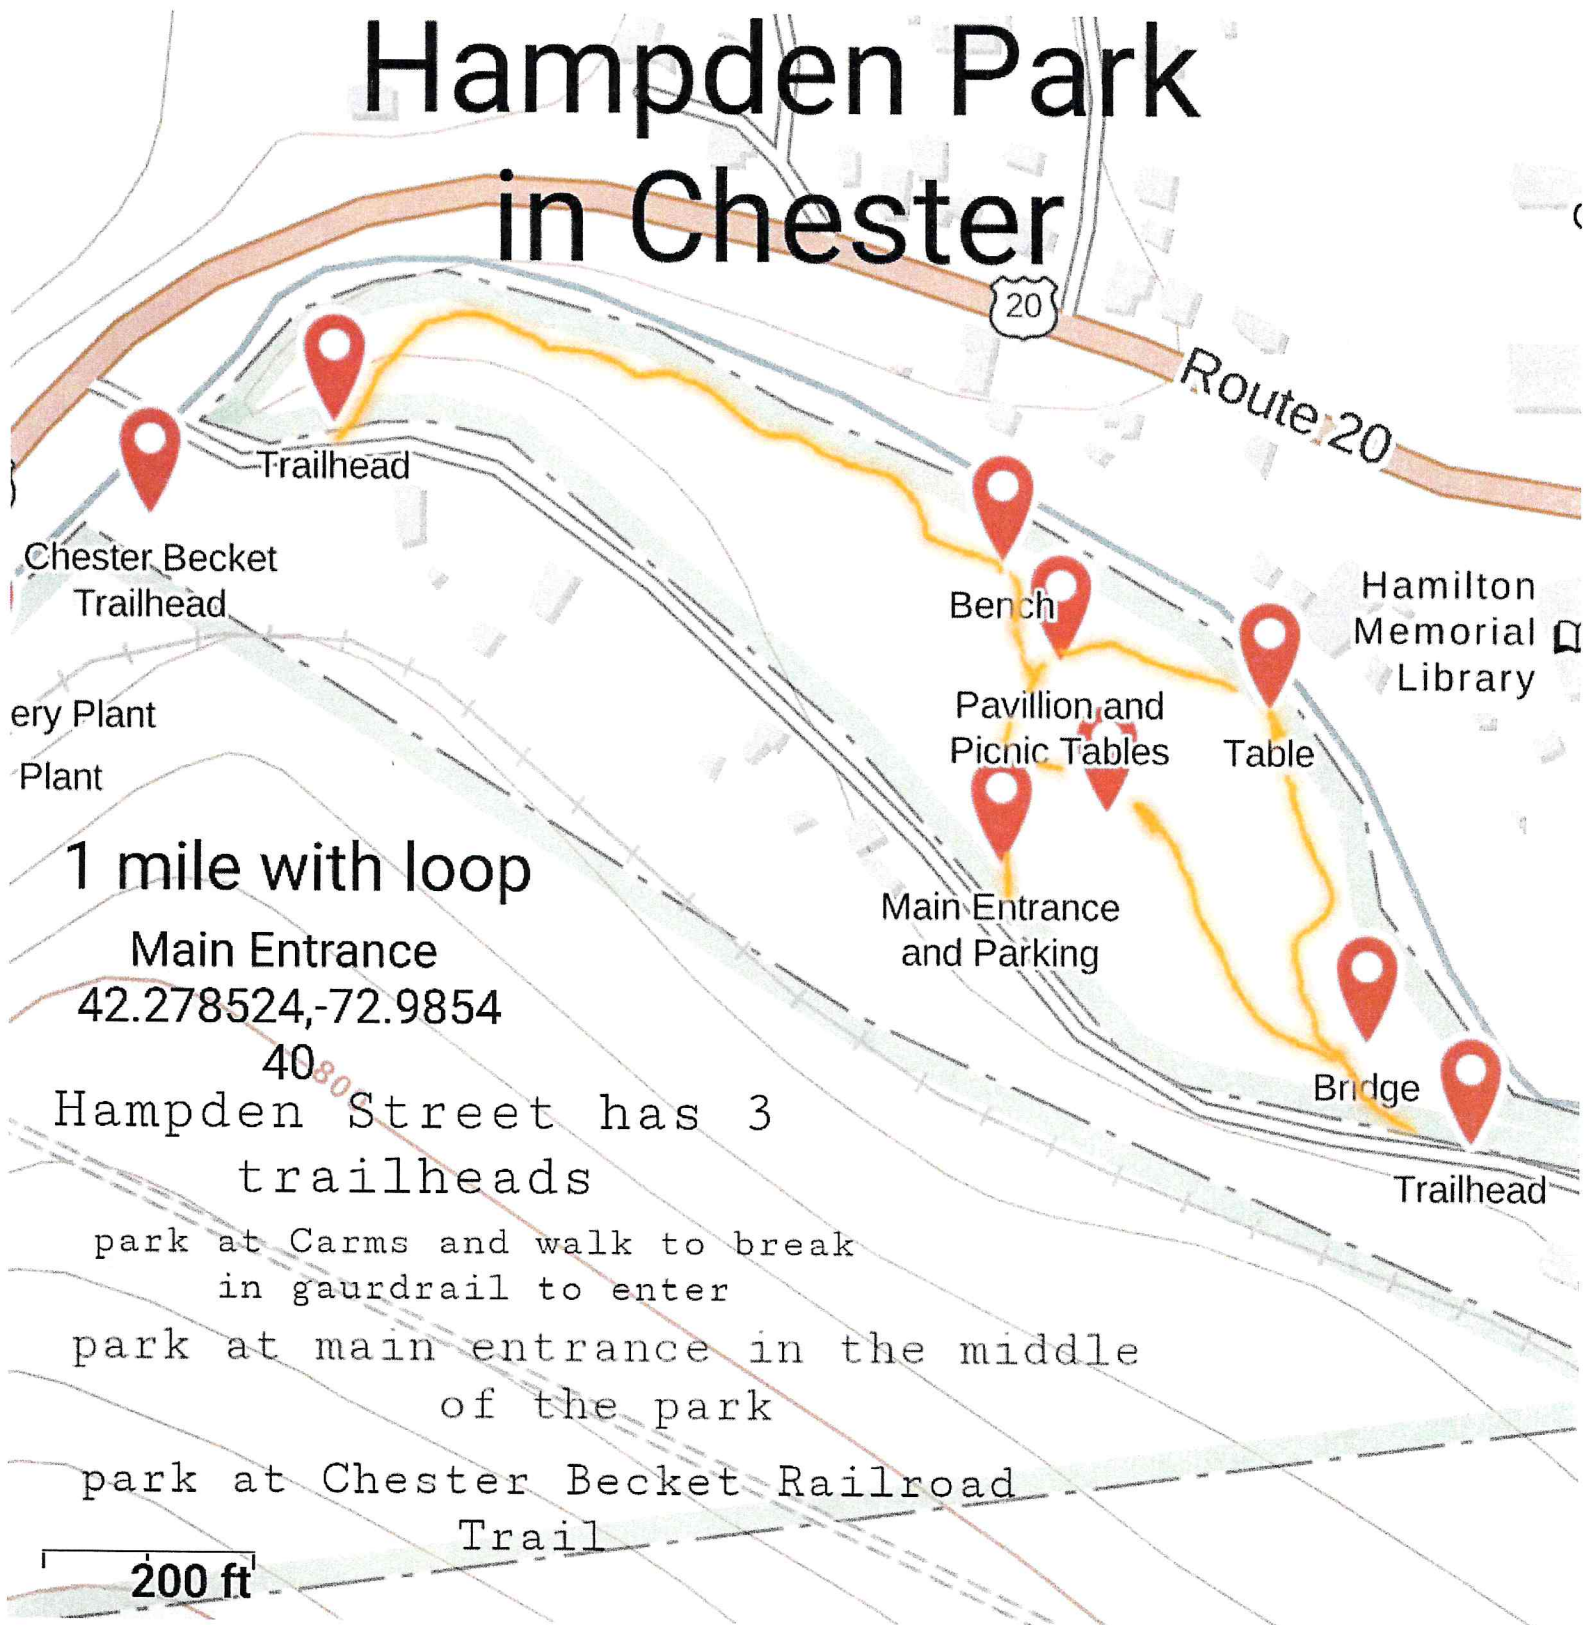

Hampden Park in Chester

1 mile with loop

Main Entrance

42.278524,-72.9854

40

Hampden Street has 3
trailheads

park at Carms and walk to break
in gaurdrail to enter

park at main entrance in the middle
of the park

park at Chester Becket Railroad
Trail

200 ft