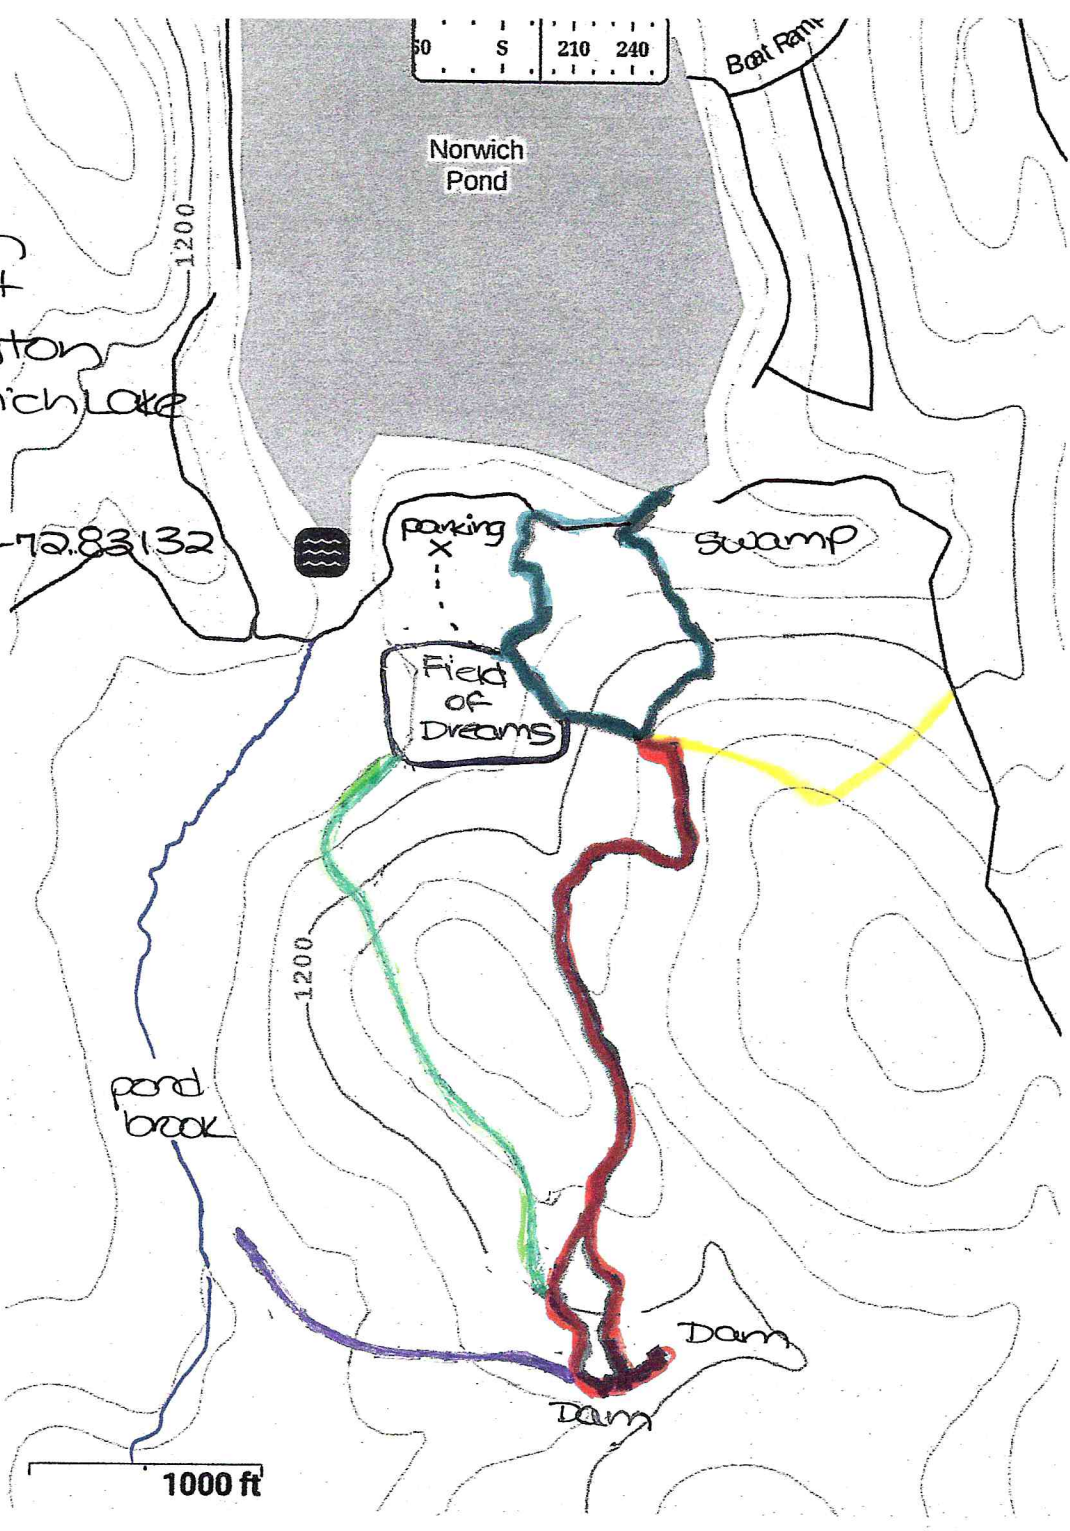

50 S 210 240

Boat Ramp

Norwich Pond

Norwich Retreat  
Huntington  
128 Norwich Lake

GPS:  
42.30167, -72.83132

1000 ft