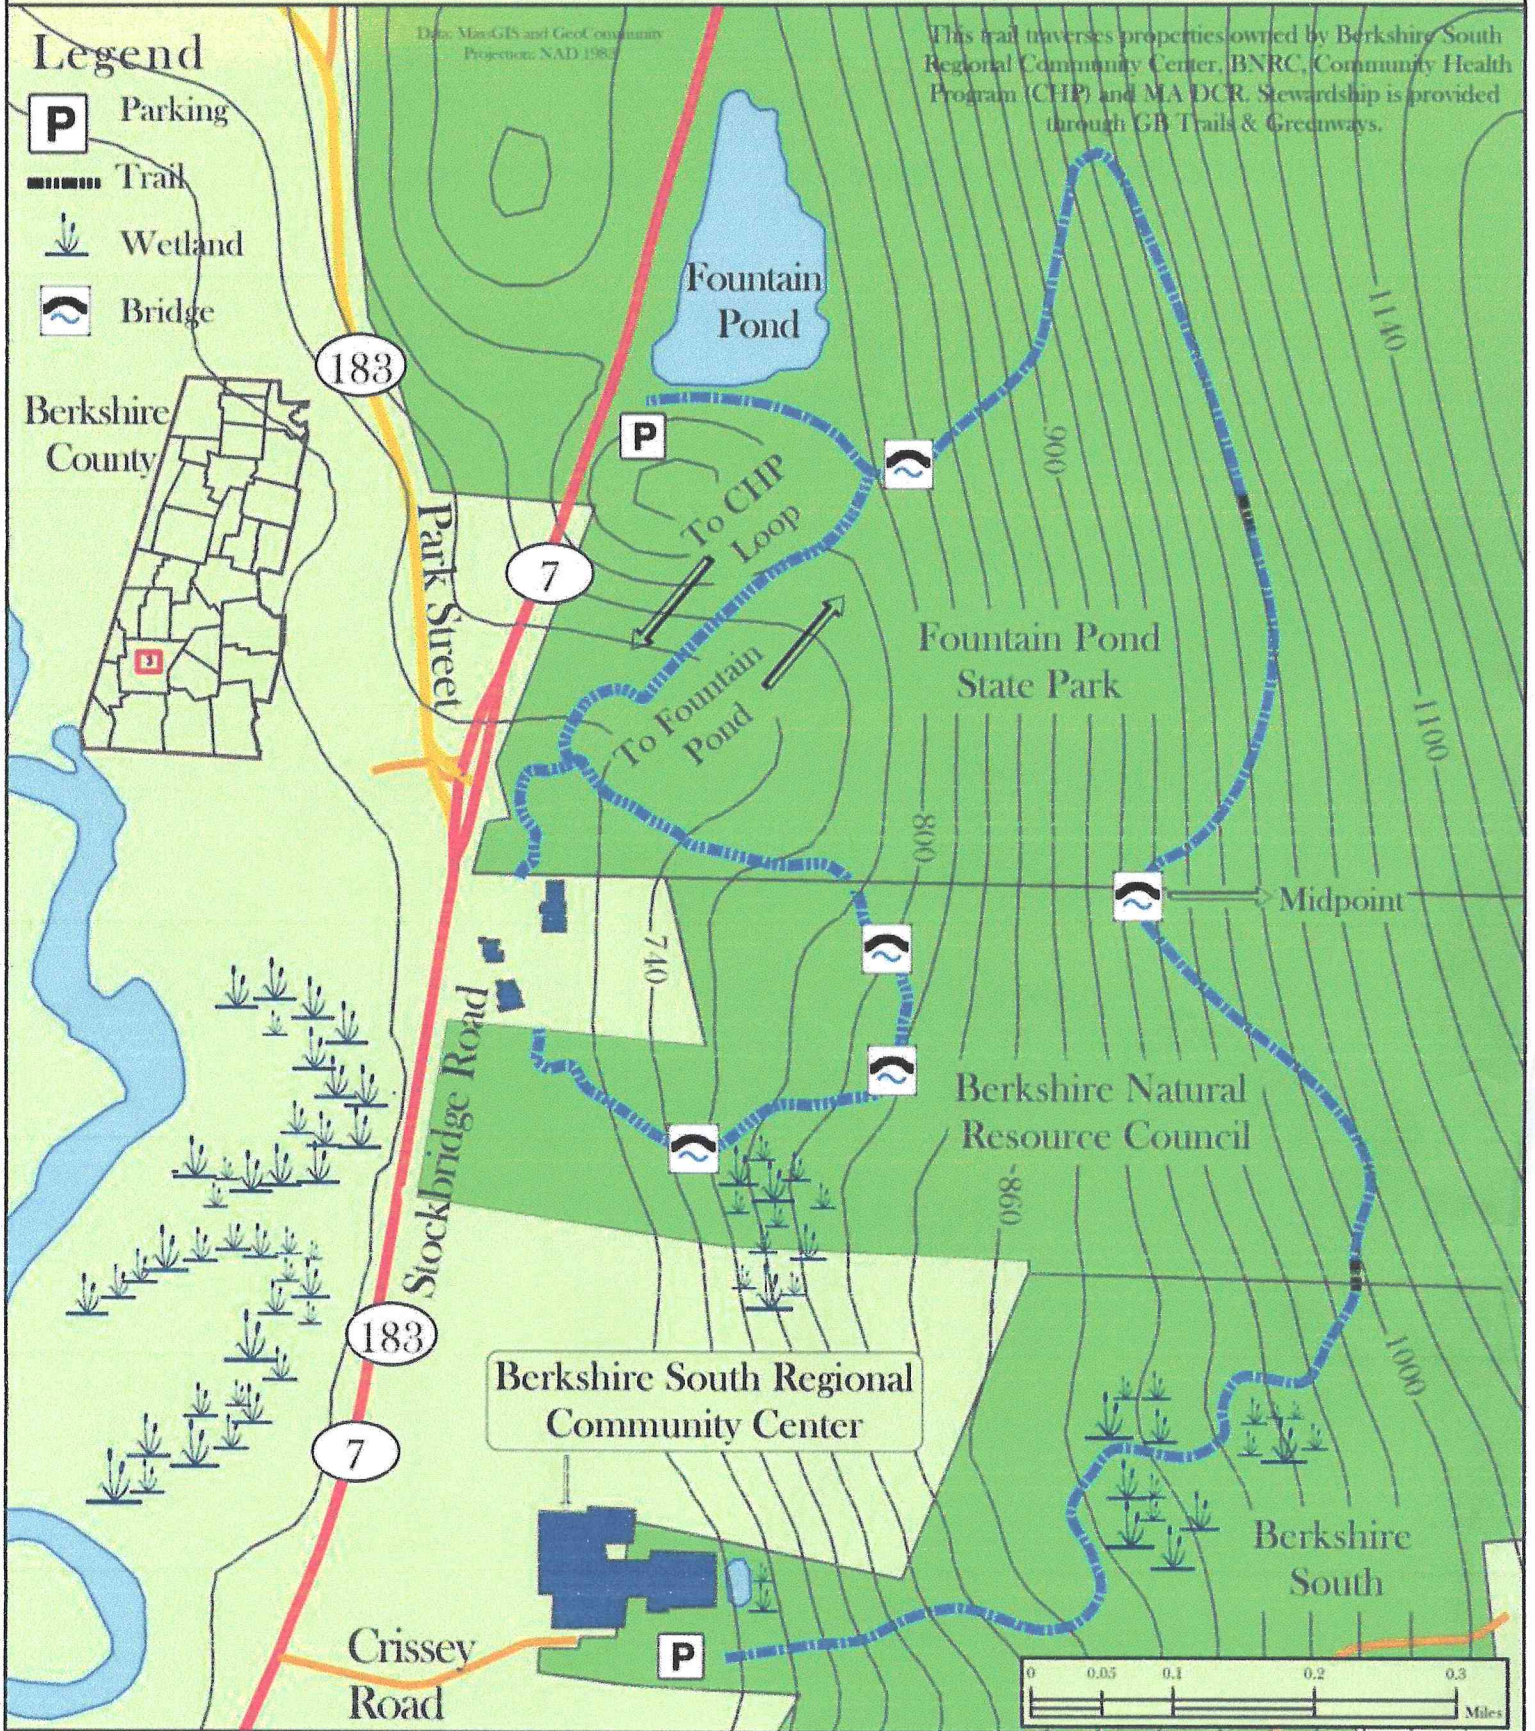

# Threemile Hill Trail & CHP Walking Loop

**CHP Loop**  
 Length: 0.75 Miles  
 Peak Elevation: 820 ft  
 Elevation Change: +/-100feet

**Threemile Hill**  
 Length: 2 Miles  
 Peak Elevation: 1,030 ft  
 Elevation Change: +/-350 feet

**Connector Trail**  
 Length: 0.25 Miles  
 Peak Elevation: 800 ft  
 Elevation Change: +/-120 feet