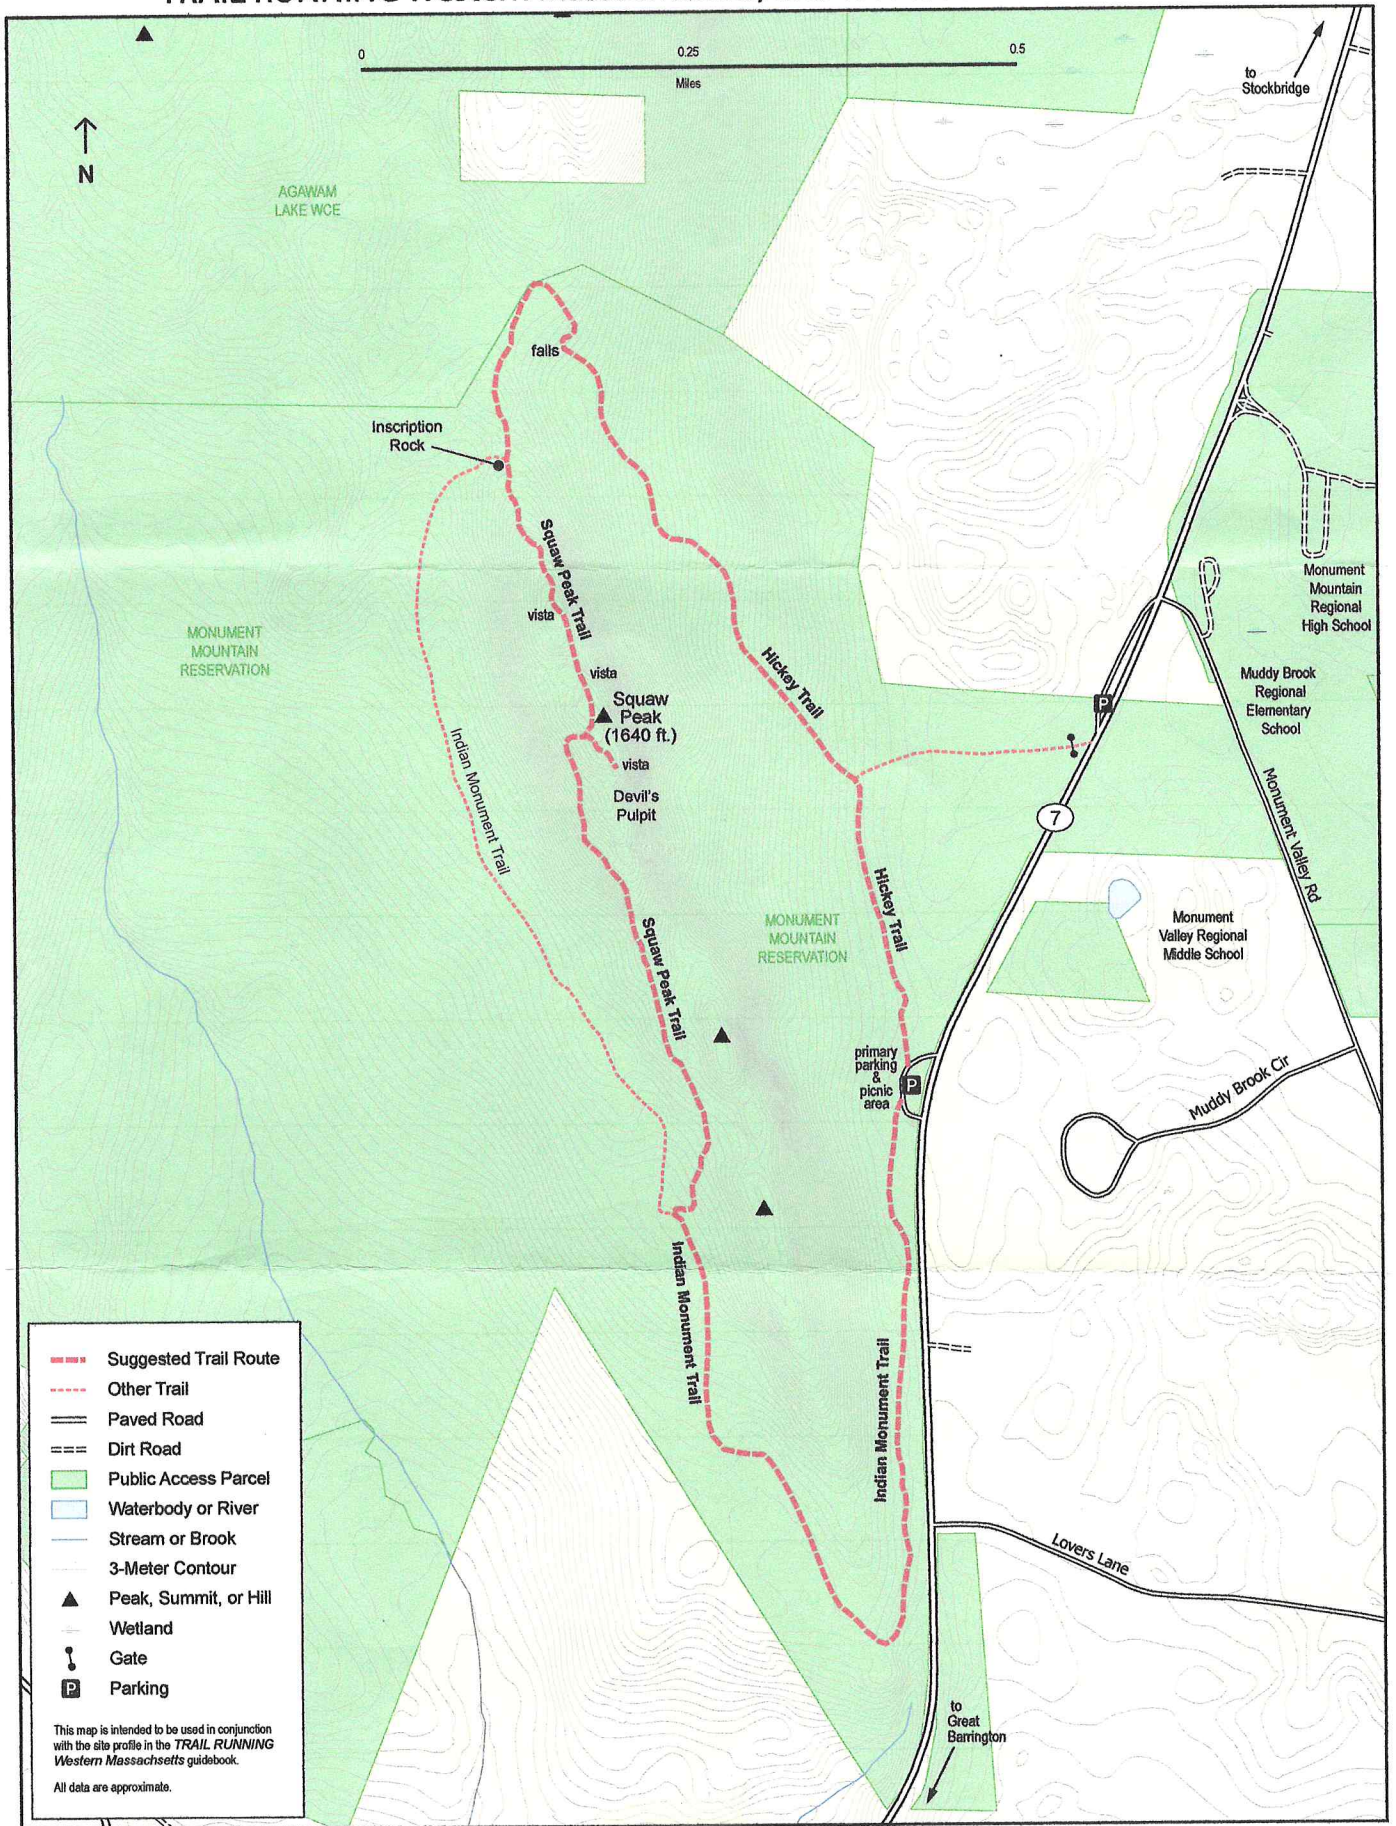

# TRAIL RUNNING Western Massachusetts, Site 17: Monument Mountain

- Suggested Trail Route
- Other Trail
- == Paved Road
- Dirt Road
- Public Access Parcel
- Waterbody or River
- Stream or Brook
- 3-Meter Contour
- ▲ Peak, Summit, or Hill
- Wetland
- Gate
- P Parking

This map is intended to be used in conjunction with the site profile in the *TRAIL RUNNING Western Massachusetts* guidebook.  
All data are approximate.