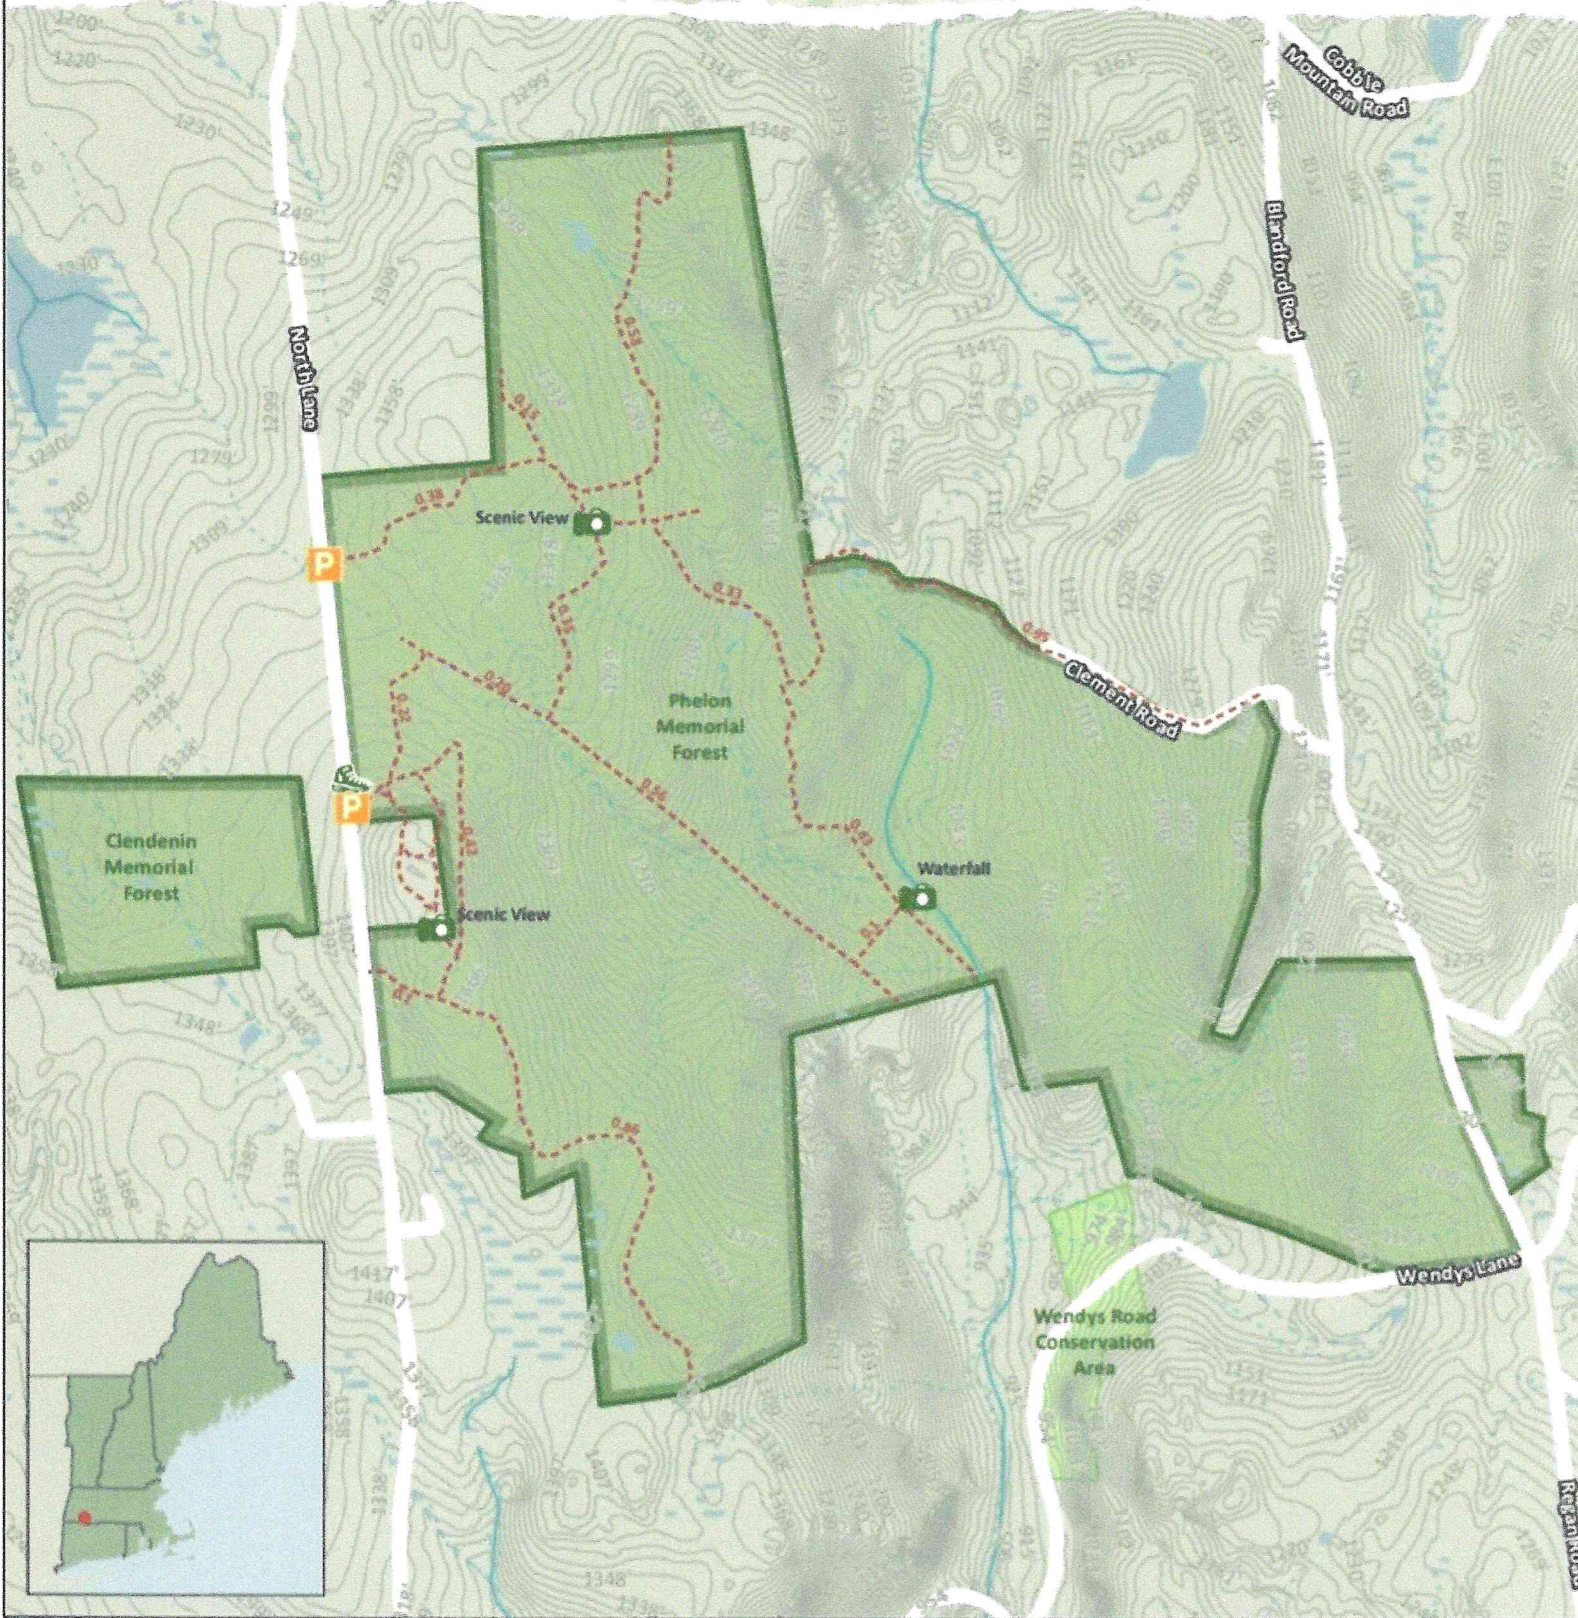

Phelon Memorial Forest

Granville, MA - 945 Acres

Community Forest Recreation Map

NEW ENGLAND
FORESTRY
FOUNDATION

LEGEND

- NEFF Lands
- Other Protected Land
- Trails
- Parking Area
- Property Sign
- Open Water
- Wetlands
- Perennial Streams
- Intermittent Streams
- Contours (ft)

NOTES

Refer to the NEFF website for Community Forest recreation guidelines and regulations.
Trail distances are shown in miles.
Contour interval is 10 feet.
Credits:
ESRI 'Terrain Base' map service

Date: 4/8/2020