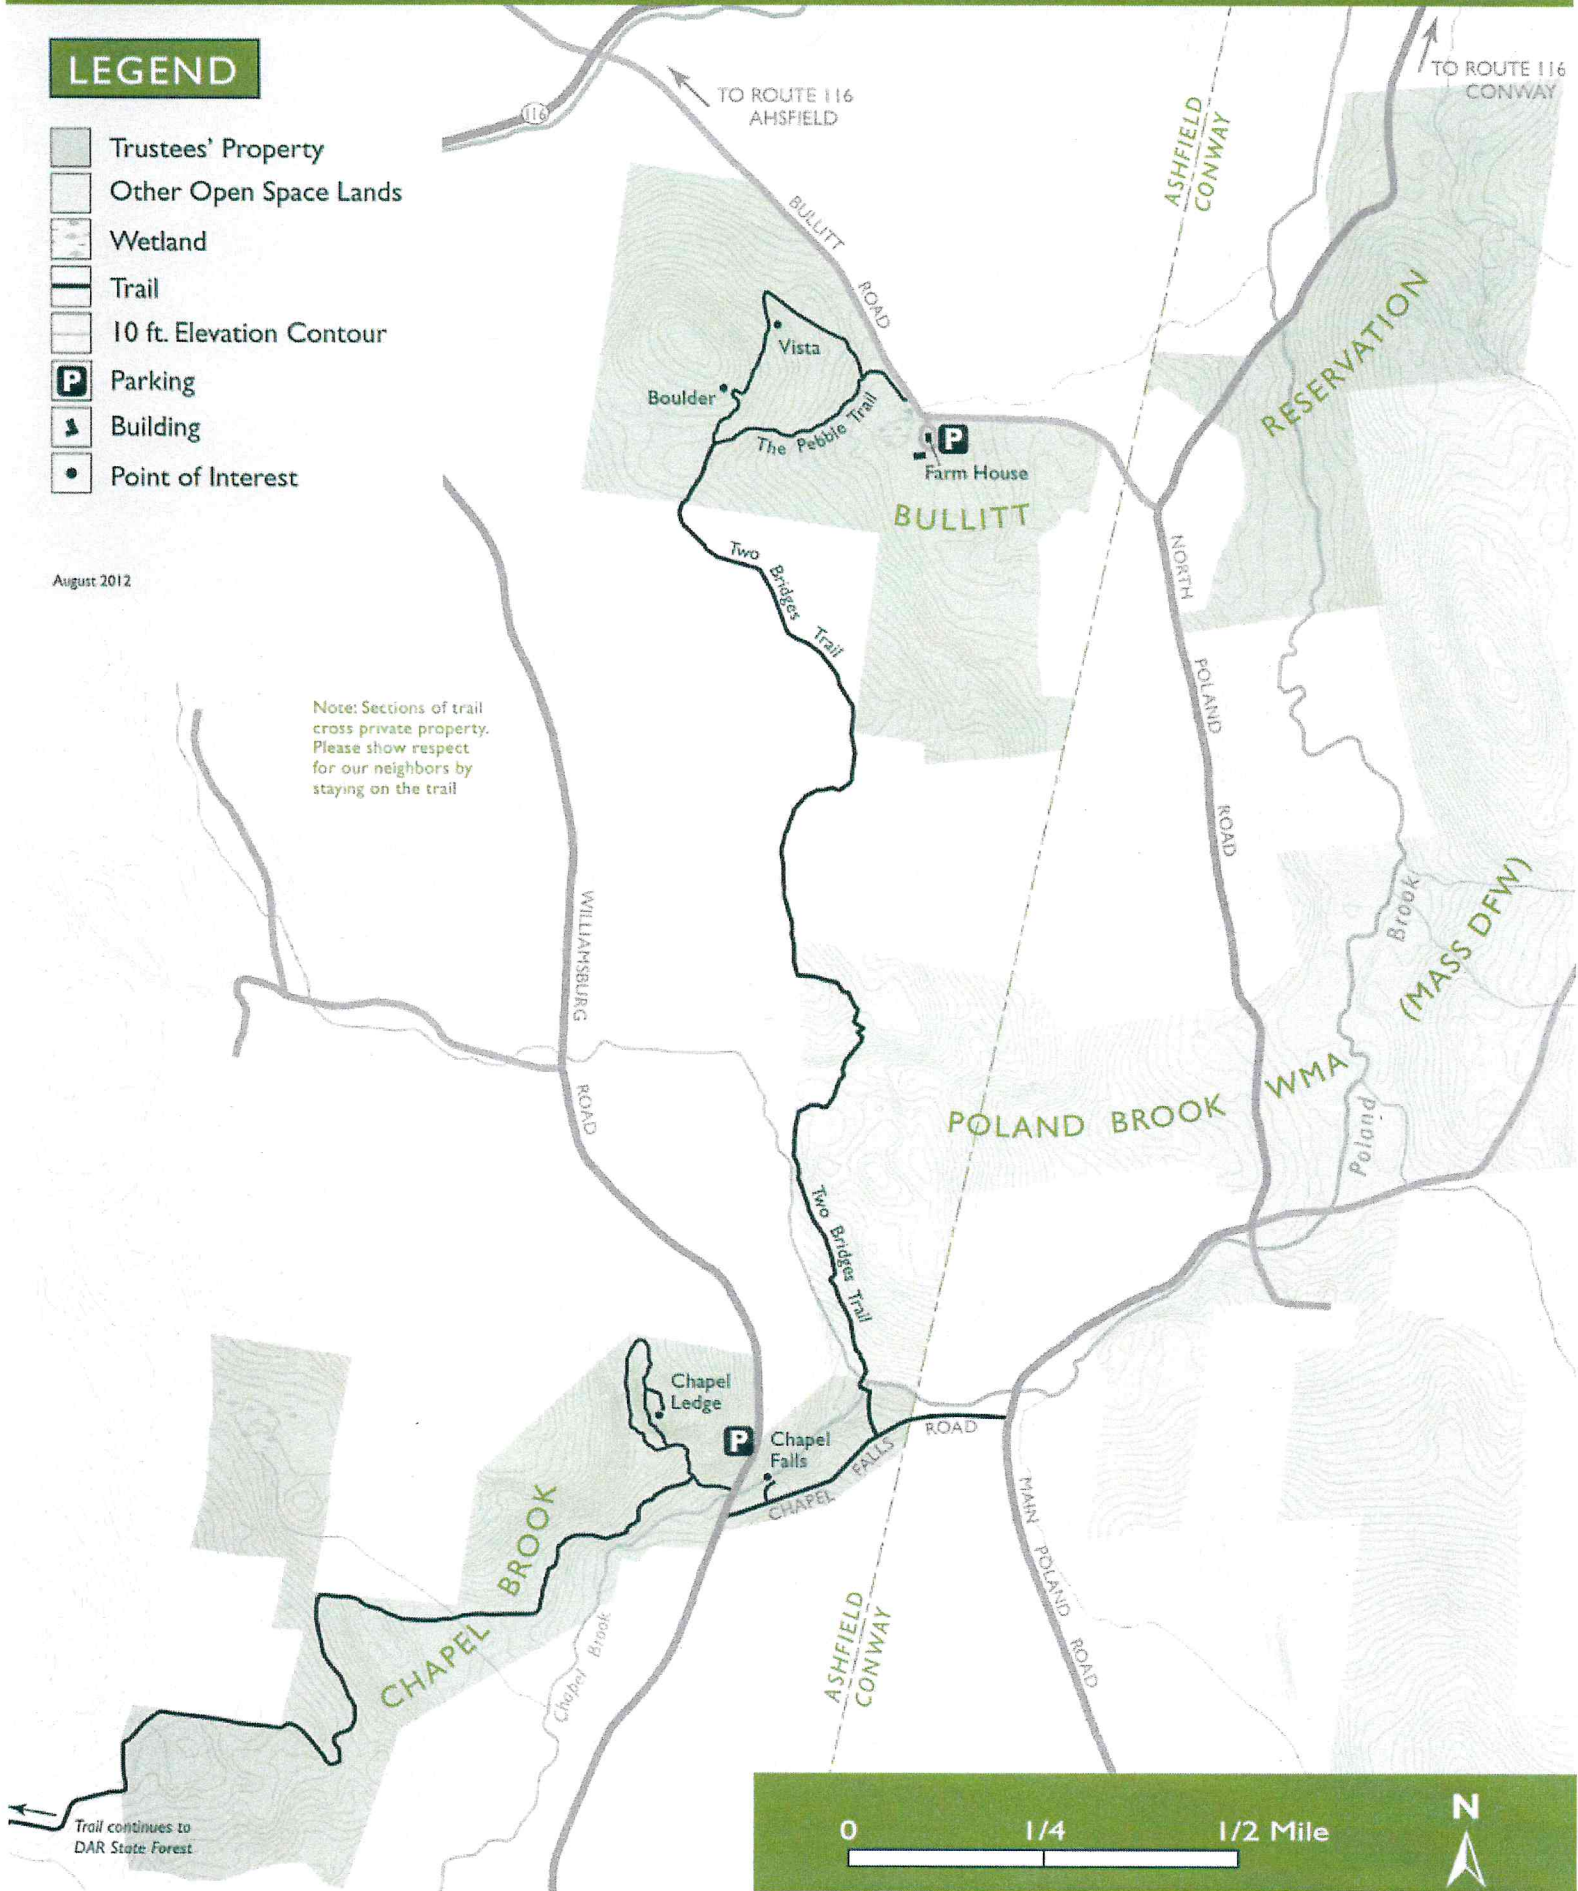

Bullitt Reservation and Chapel Brook with the Two Bridges Trail connection

Properties of The Trustees of Reservations

LEGEND

- Trustees' Property
- Other Open Space Lands
- Wetland
- Trail
- 10 ft. Elevation Contour
- Parking
- Building
- Point of Interest

August 2012

Note: Sections of trail cross private property. Please show respect for our neighbors by staying on the trail

Trail continues to DAR State Forest

0 1/4 1/2 Mile