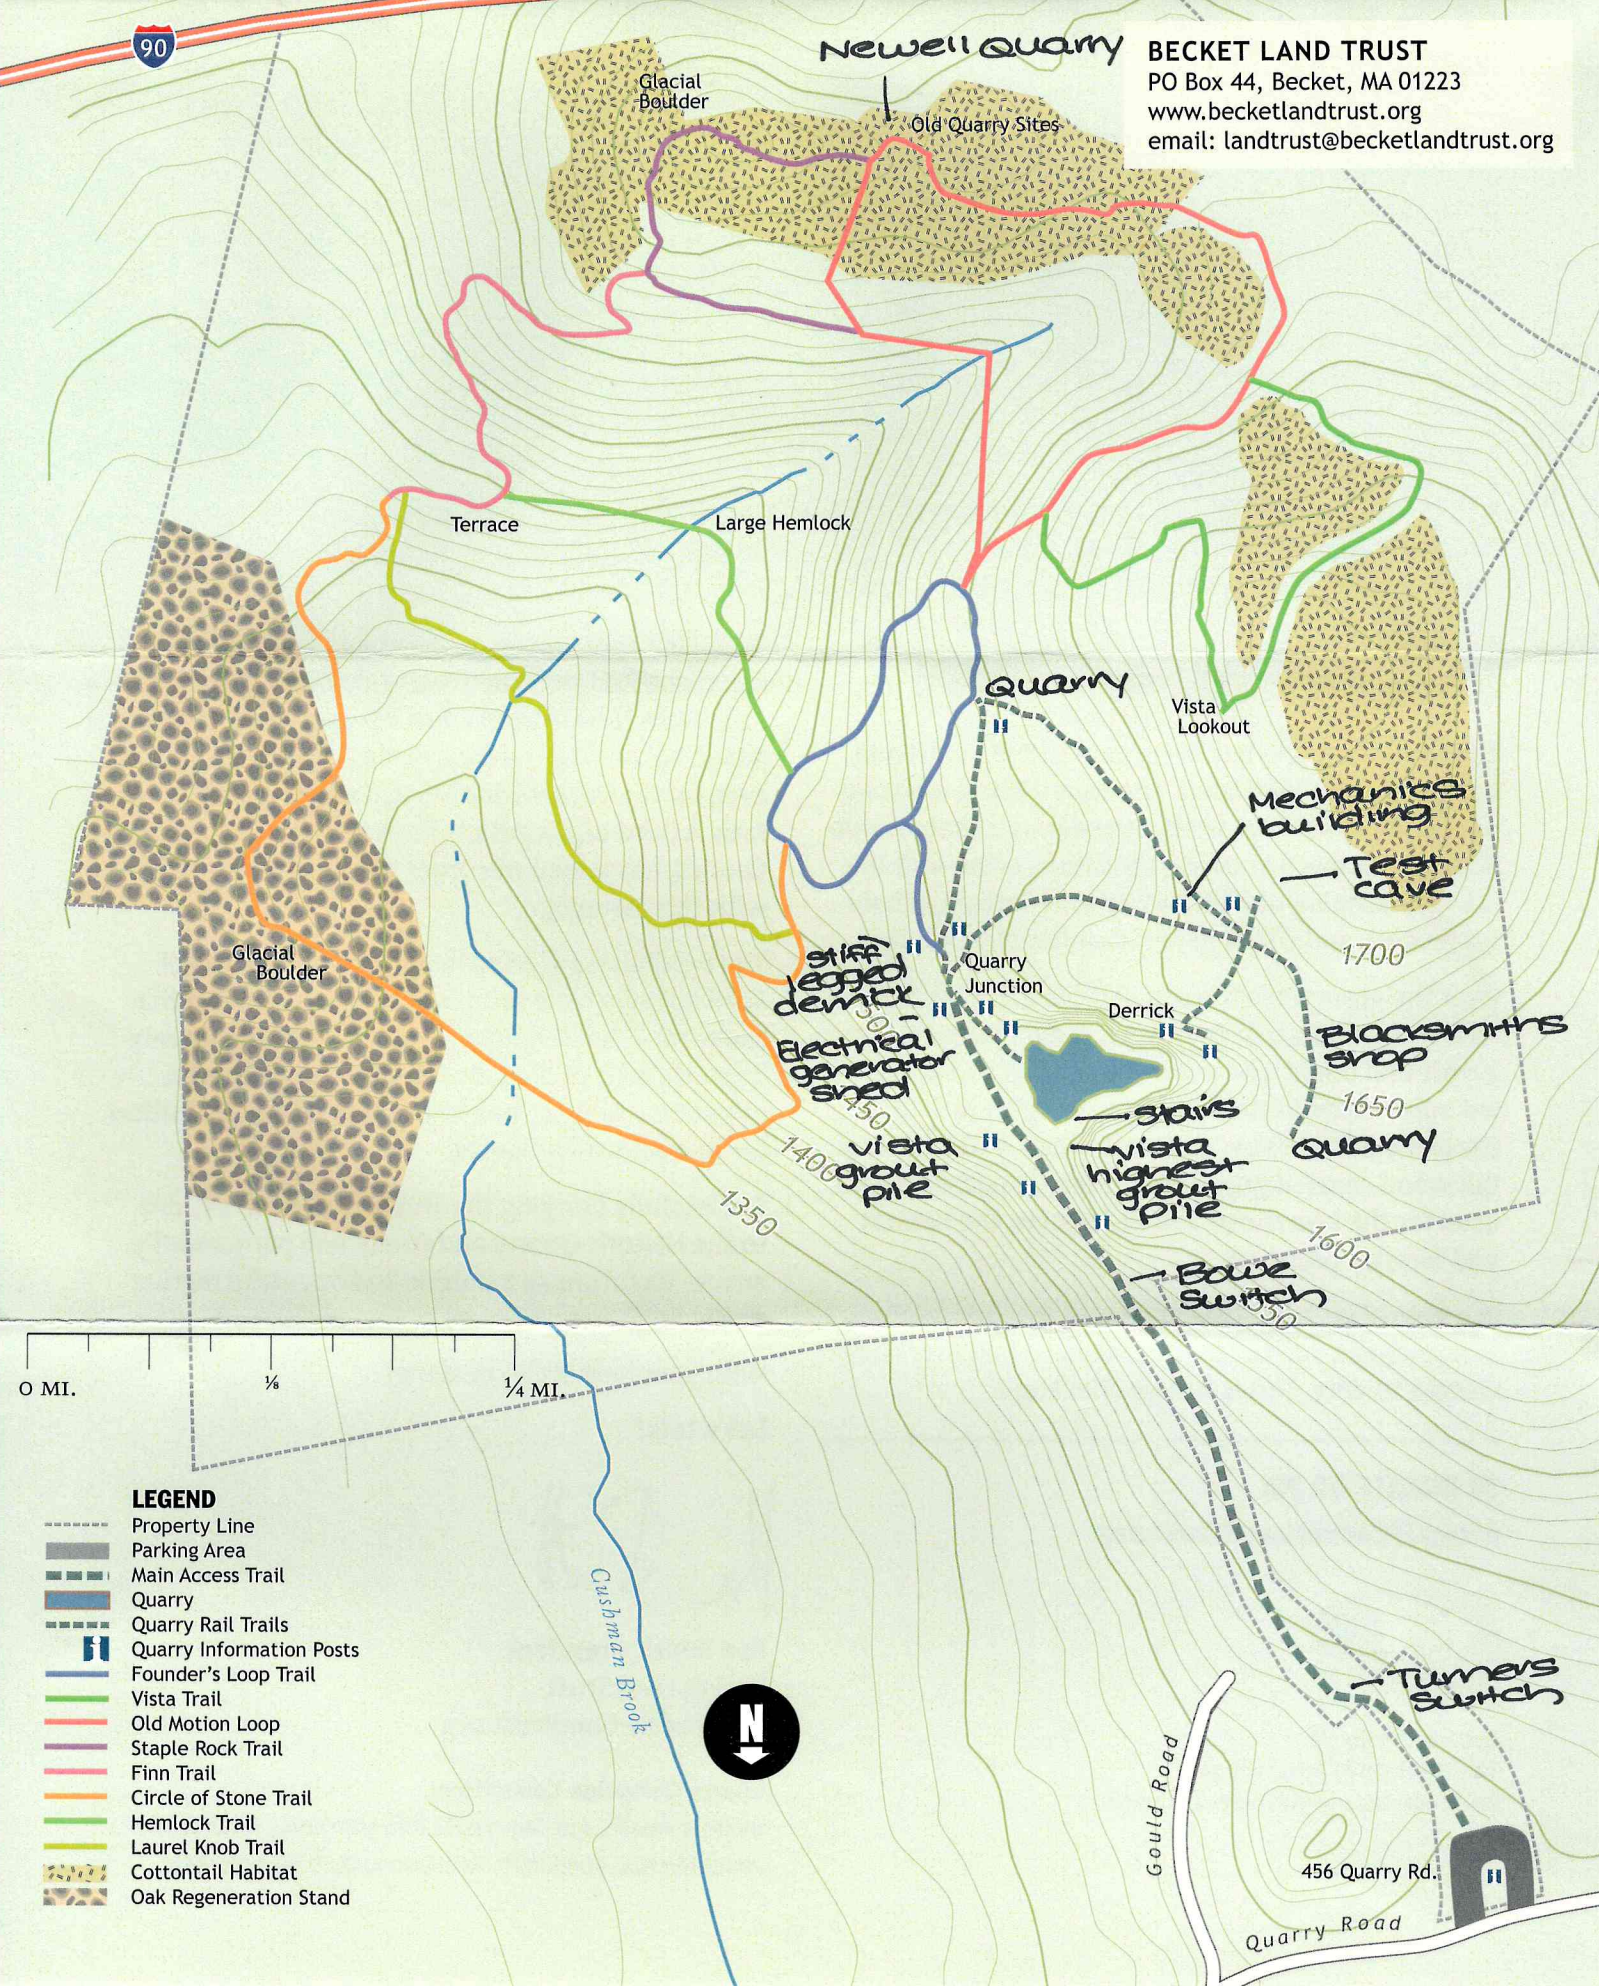

90

Newell Quarry

BECKET LAND TRUST
PO Box 44, Becket, MA 01223
www.becketlandtrust.org
email: landtrust@becketlandtrust.org

LEGEND

- Property Line
- Parking Area
- Main Access Trail
- Quarry
- Quarry Rail Trails
- Quarry Information Posts
- Founder's Loop Trail
- Vista Trail
- Old Motion Loop
- Staple Rock Trail
- Finn Trail
- Circle of Stone Trail
- Hemlock Trail
- Laurel Knob Trail
- Cottontail Habitat
- Oak Regeneration Stand